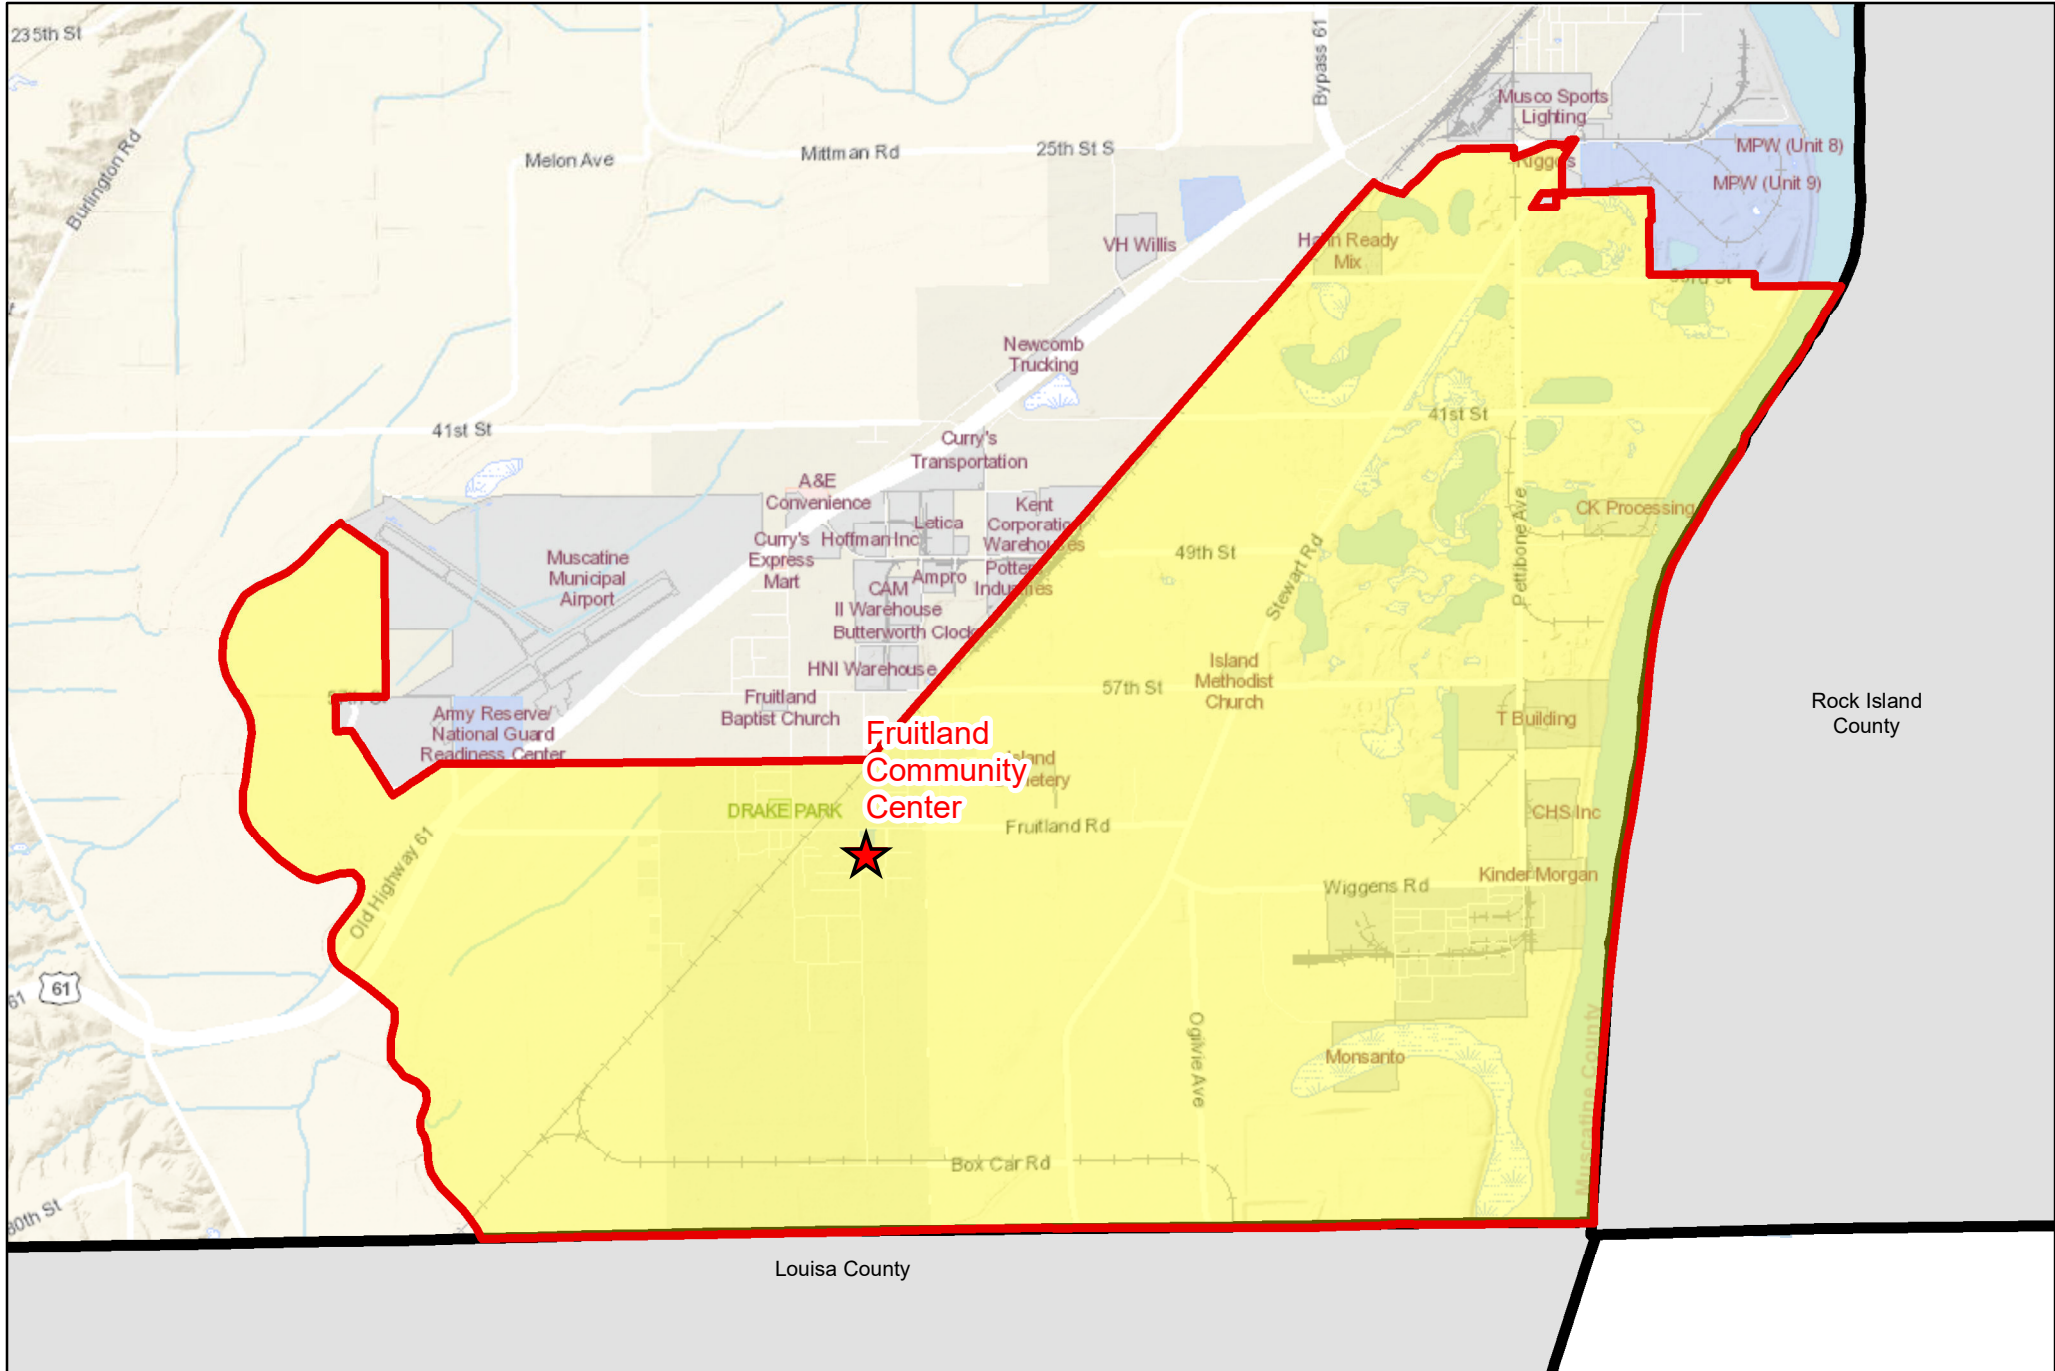

# Muscatine County Prct BLF2 2022

★ Polling Place:  
 Fruitland Community Center  
 104 Sand Run Rd  
 Fruitland IA