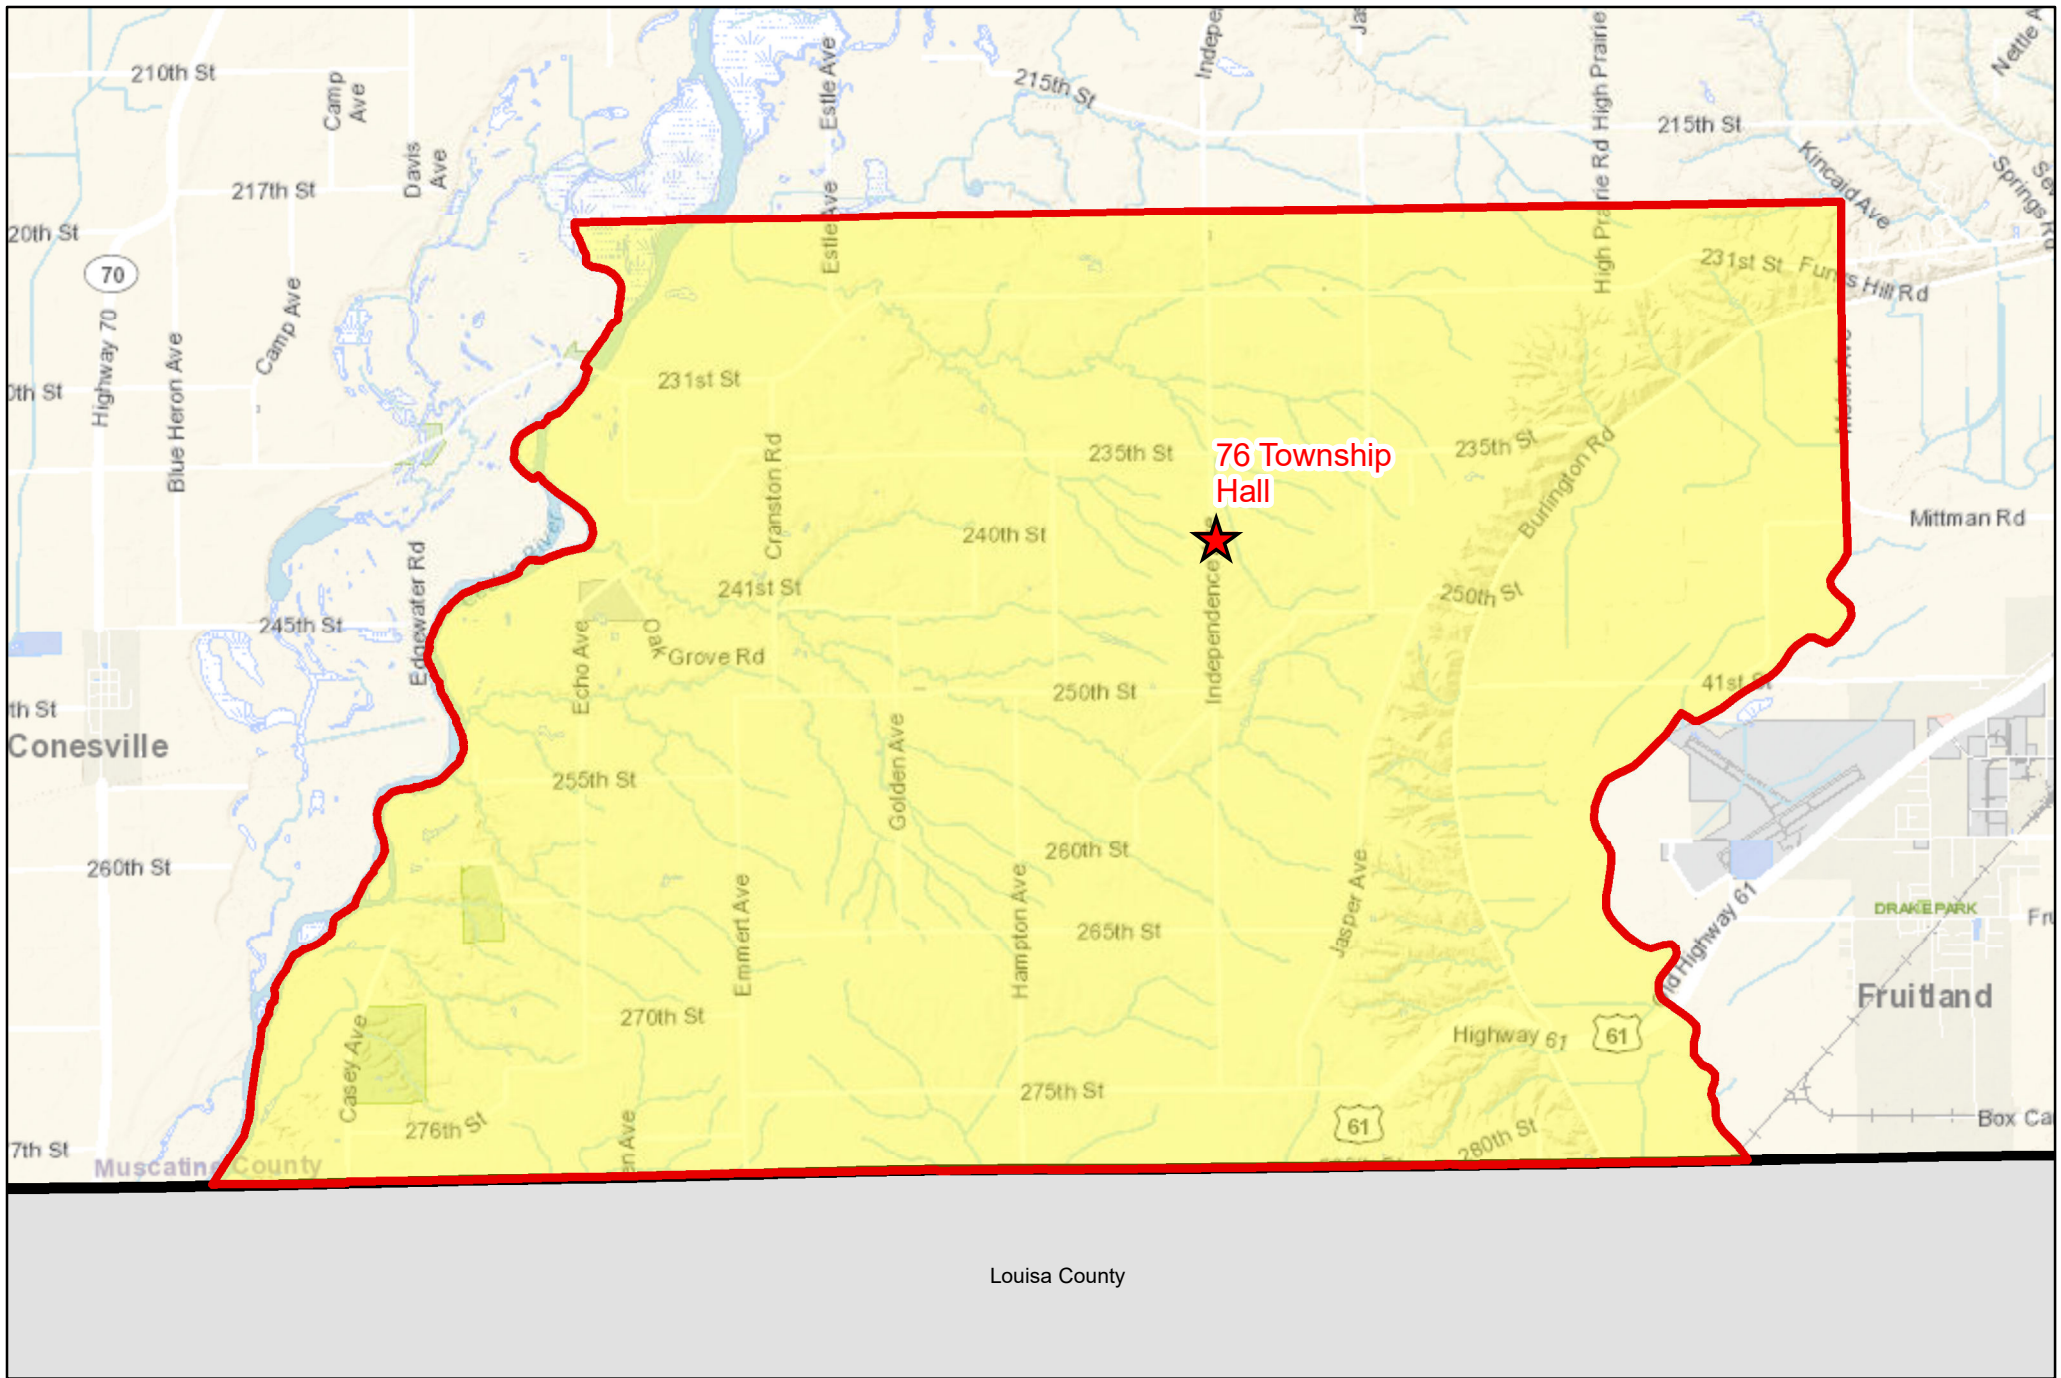

# Muscatine County Prct M10 2022

★ Polling Place:  
76 Township Hall  
2403 Independence Ave  
Letts IA