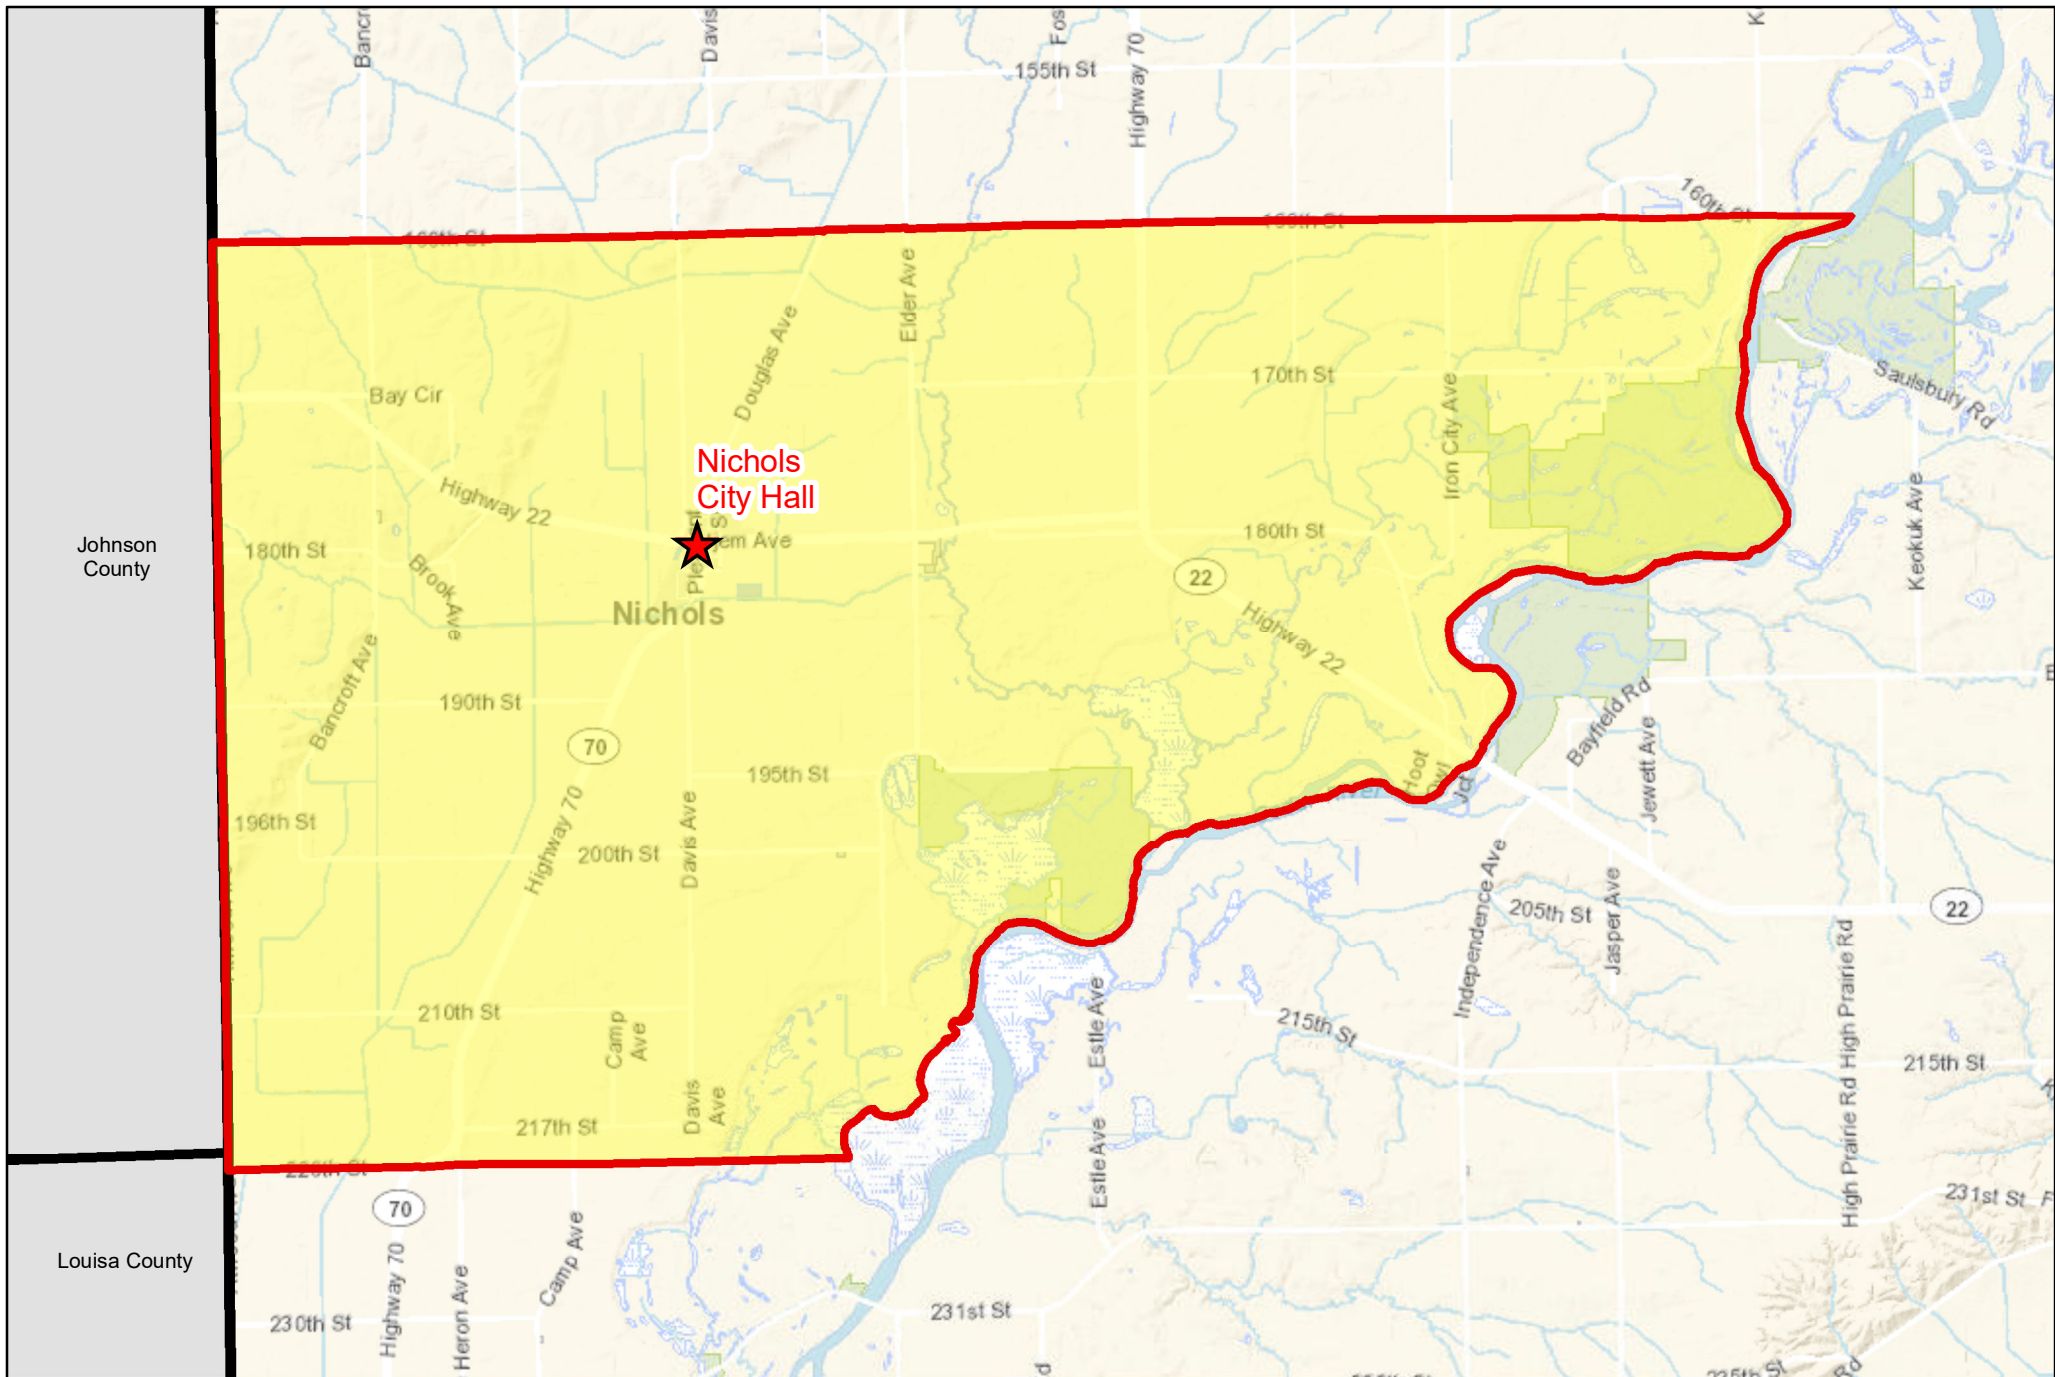

★ Polling Place:
Nichols City Hall
429 Ijem Ave
Nichols IA

Muscatine County Prct PI 2022