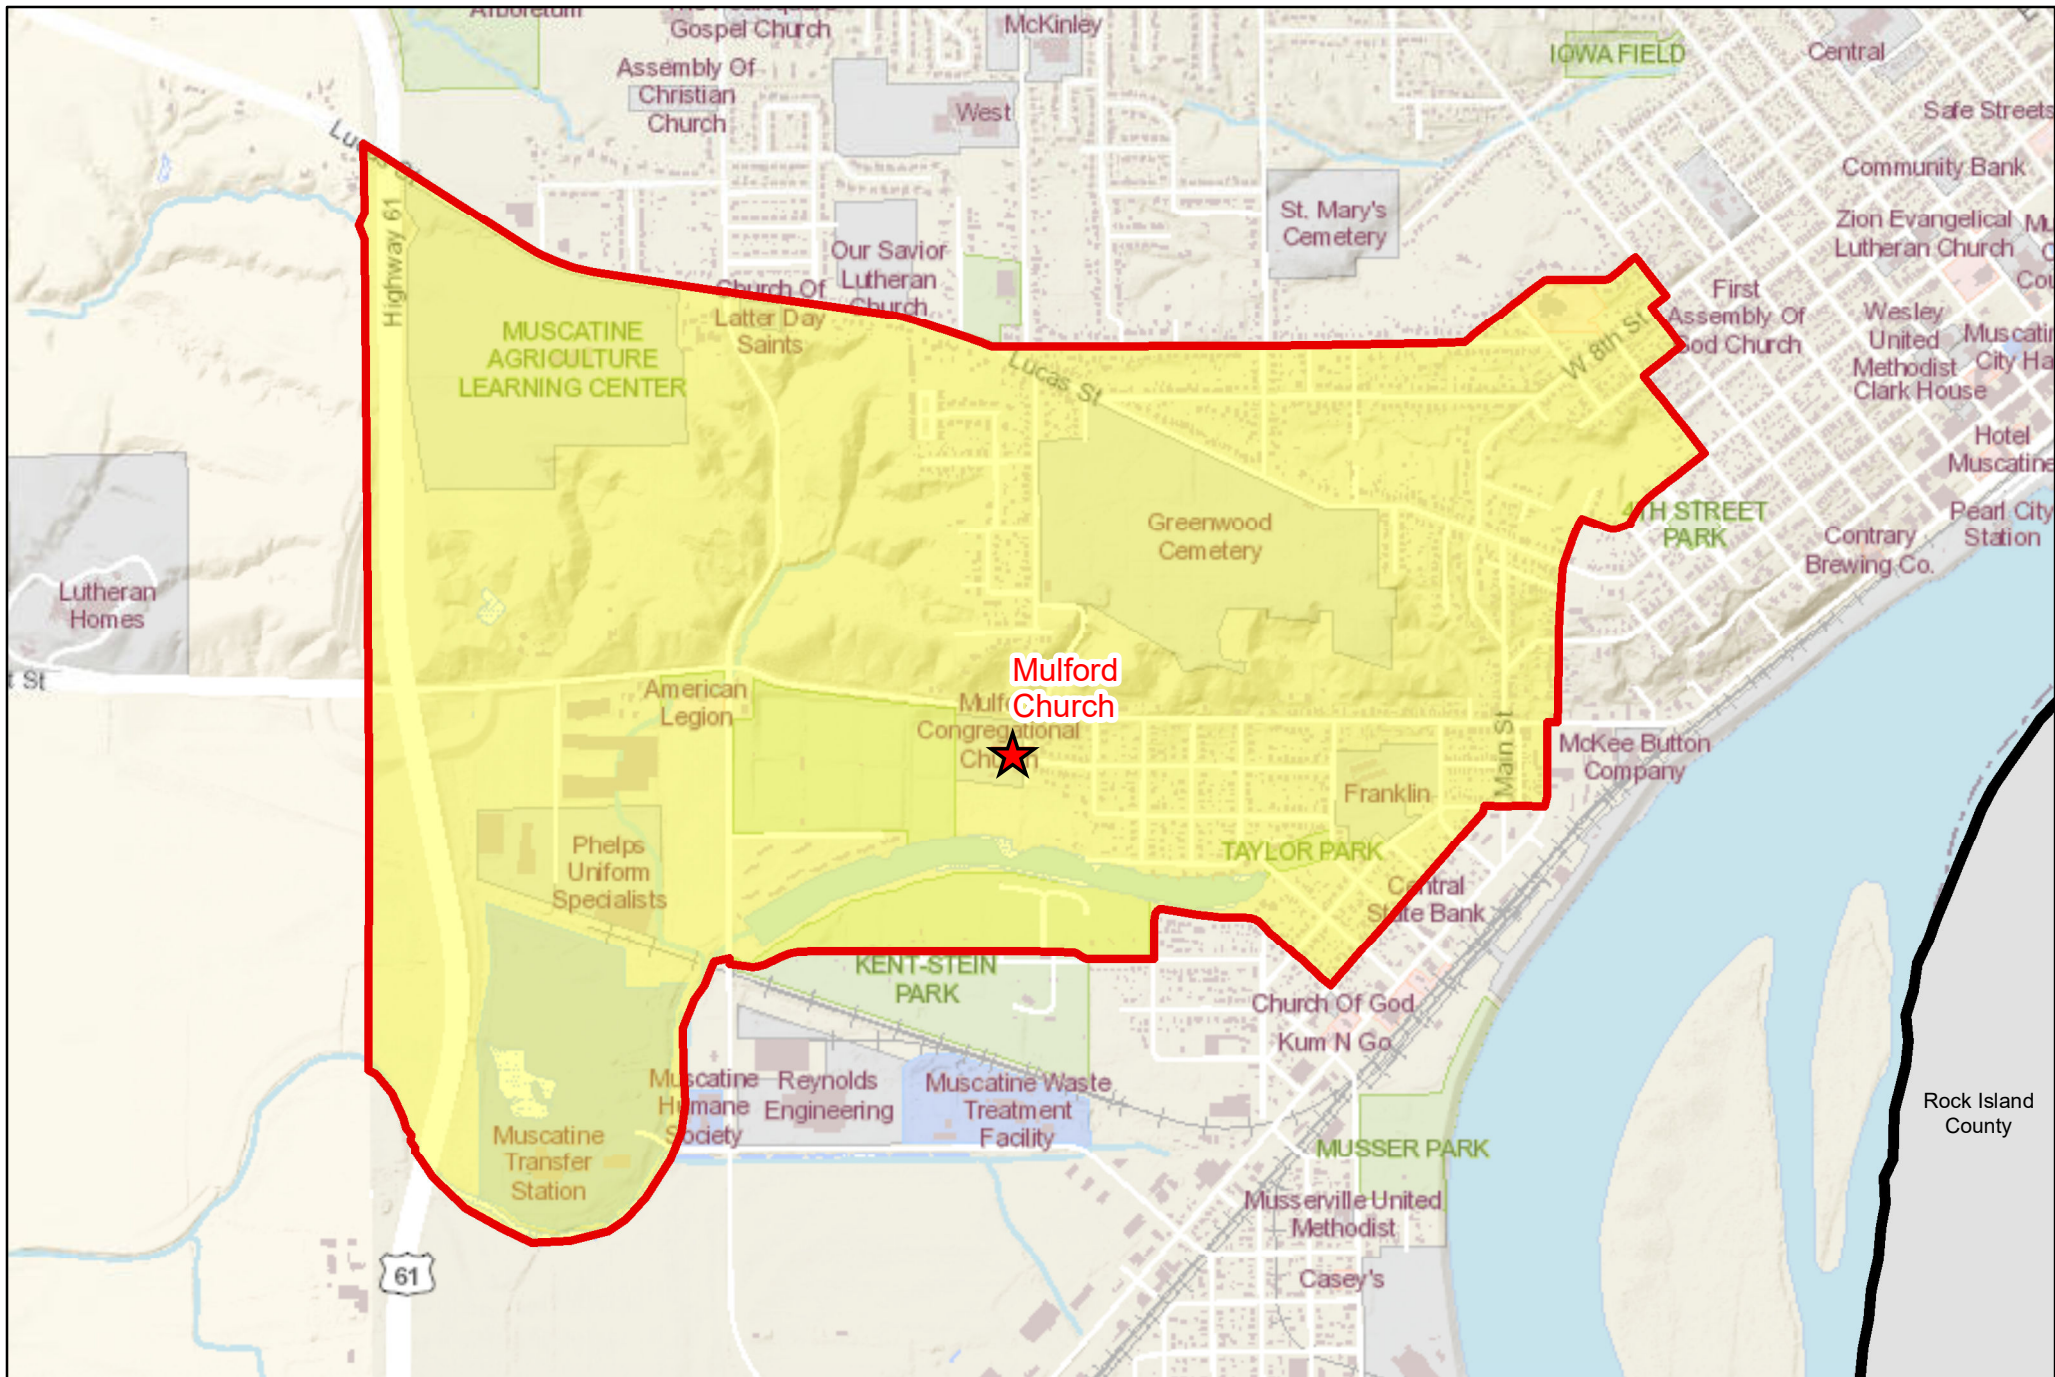

★ Polling Place:
Mulford Church
2400 Hershey Ave
Muscatine IA

Muscatine County Prct M7 2022