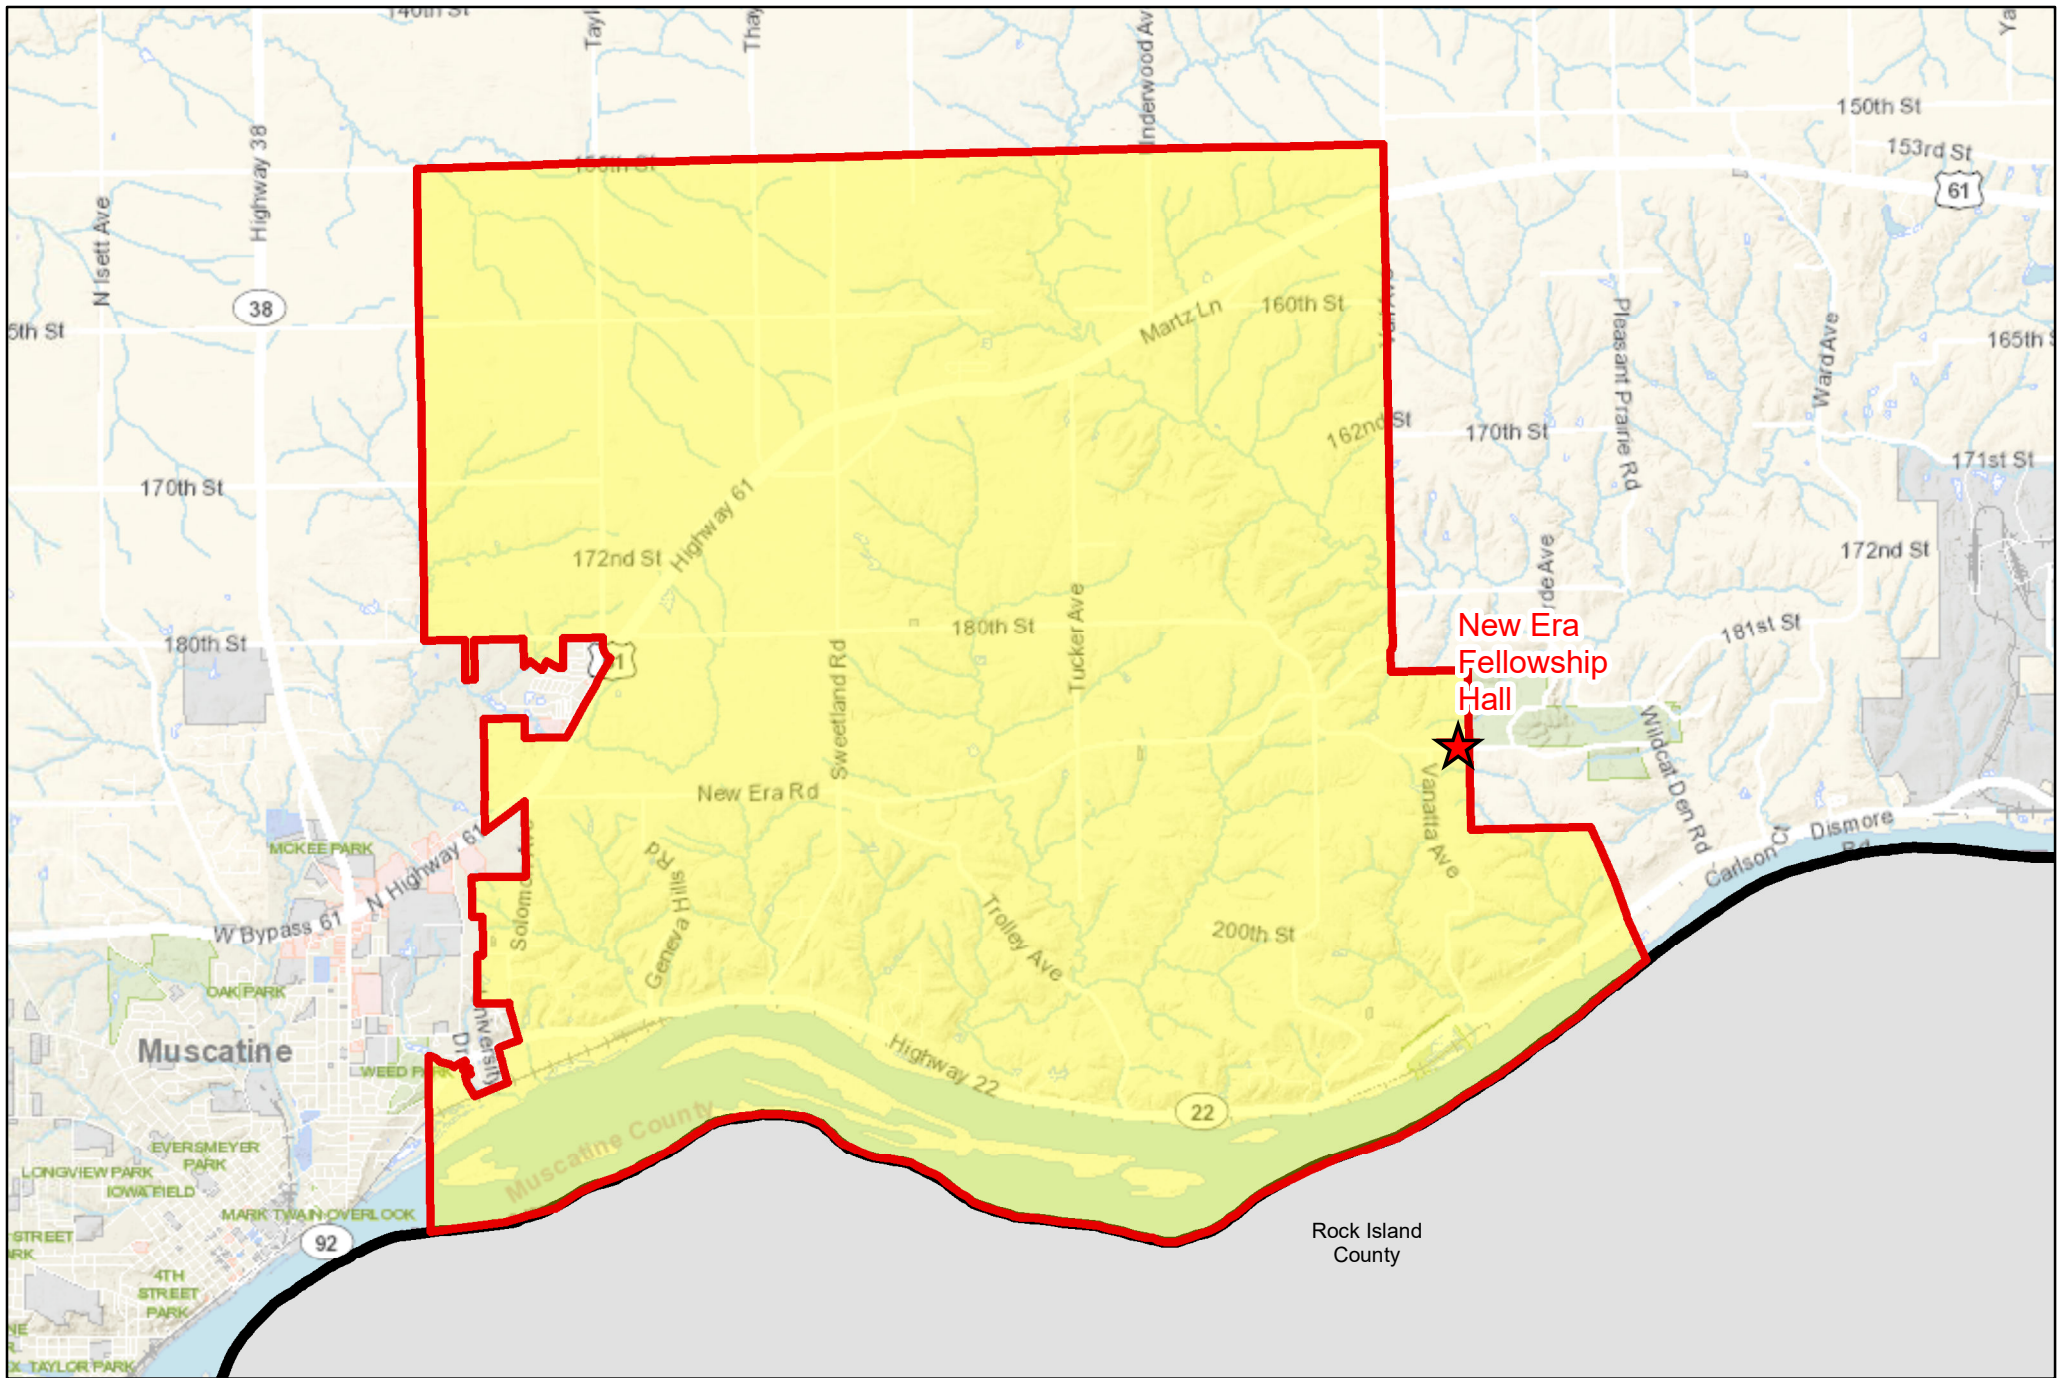

★ Polling Place:
New Era Fellowship Hall
3455 New Era Rd
Muscatine IA

Muscatine County Prct SW 2022