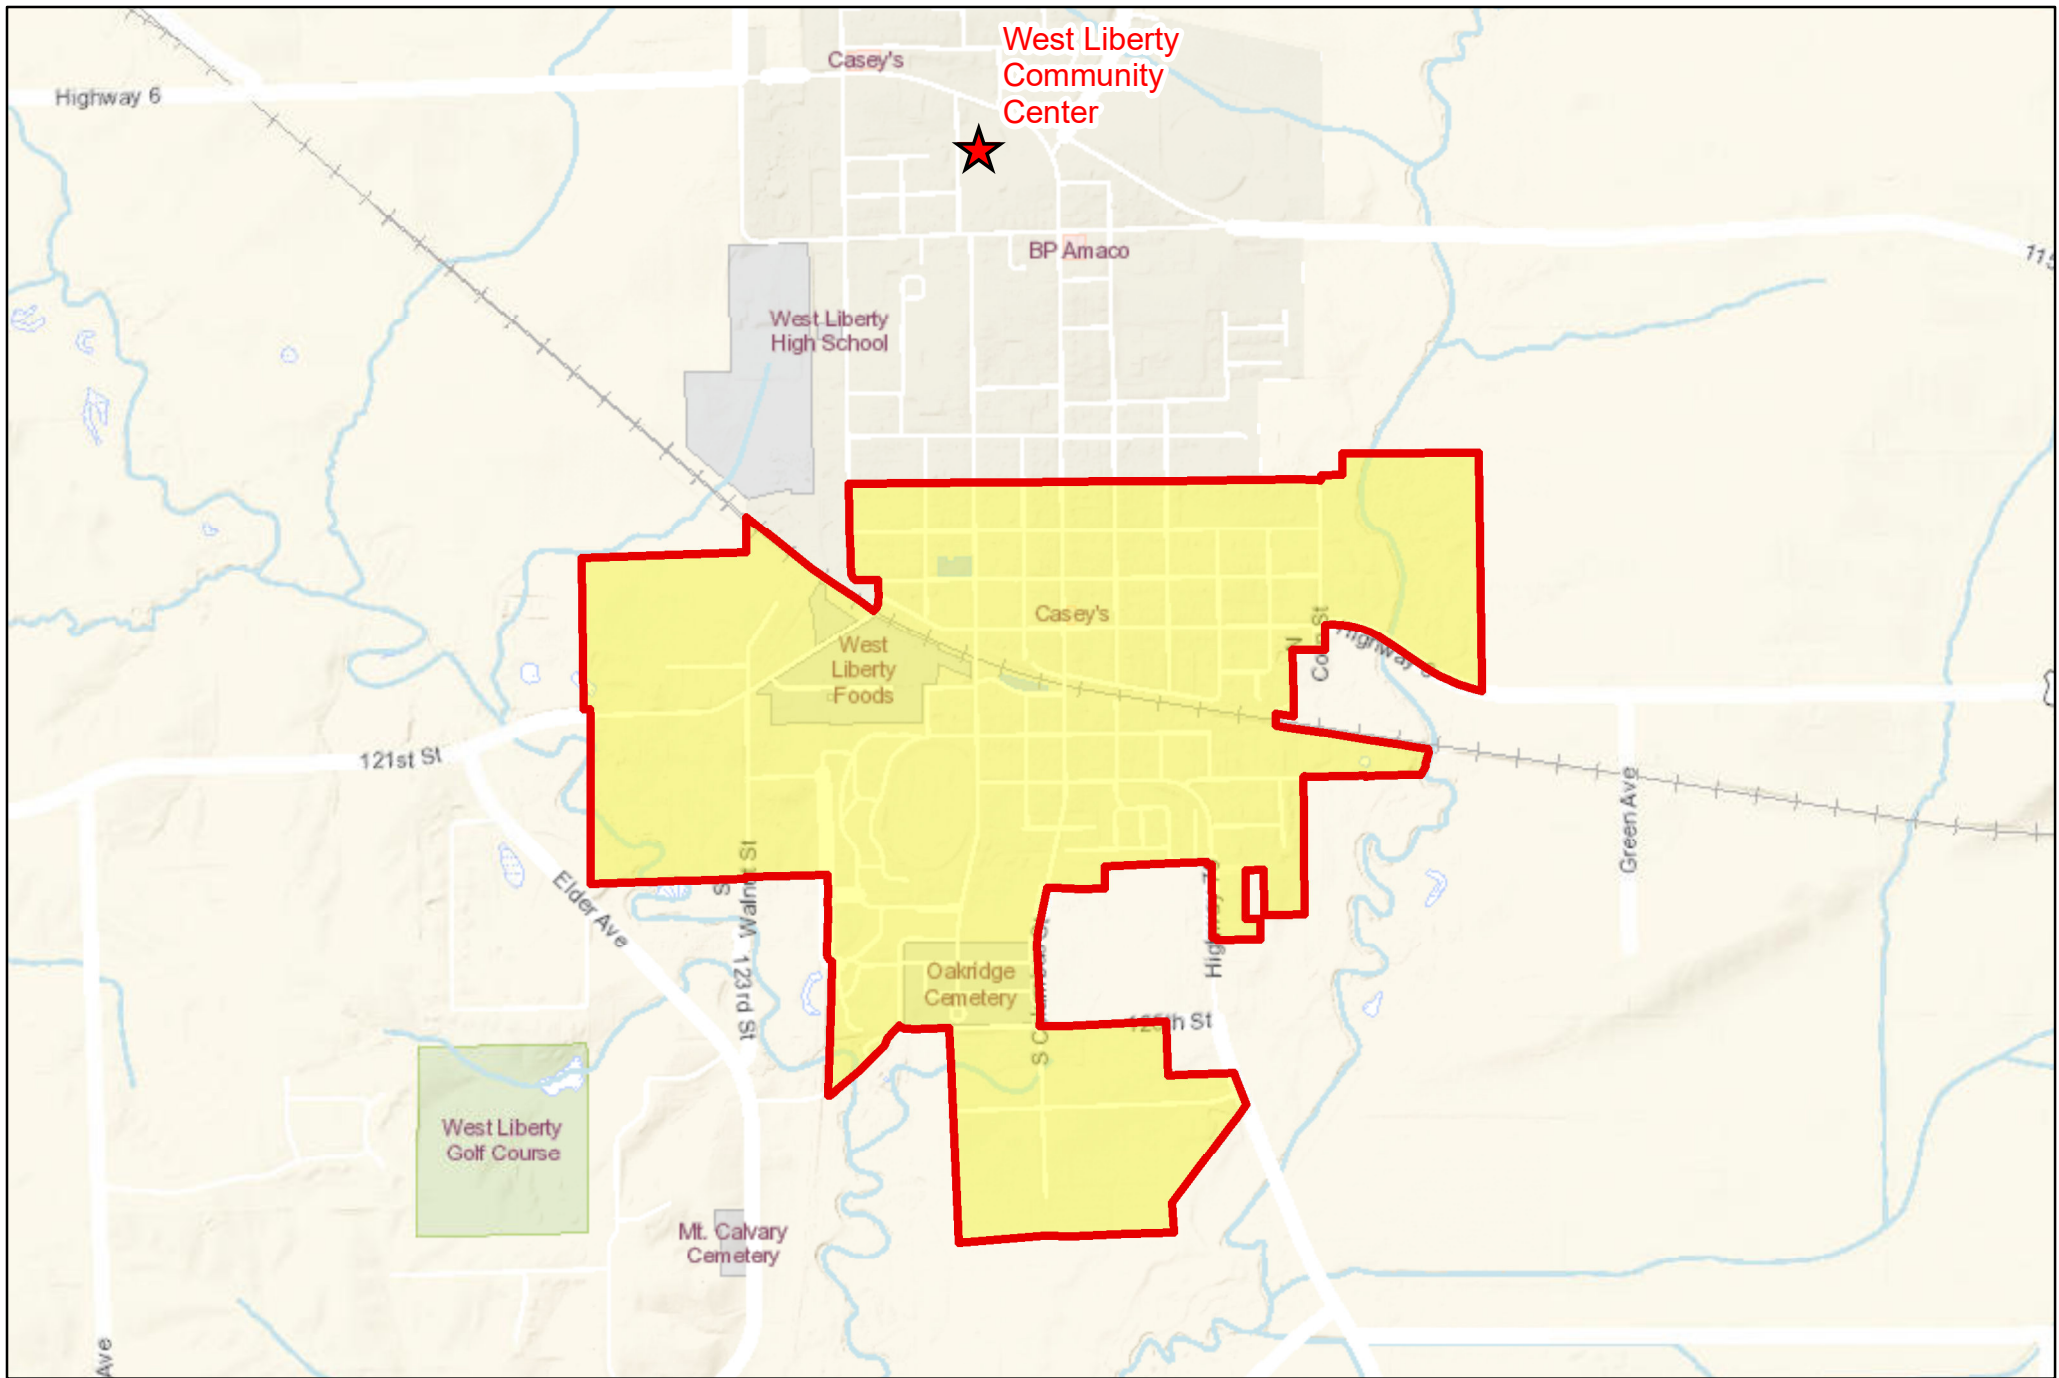

★ Polling Place:
West Liberty Community Center
1204 N Calhoun St.
West Liberty IA

Muscatine County Prct WL2 2022