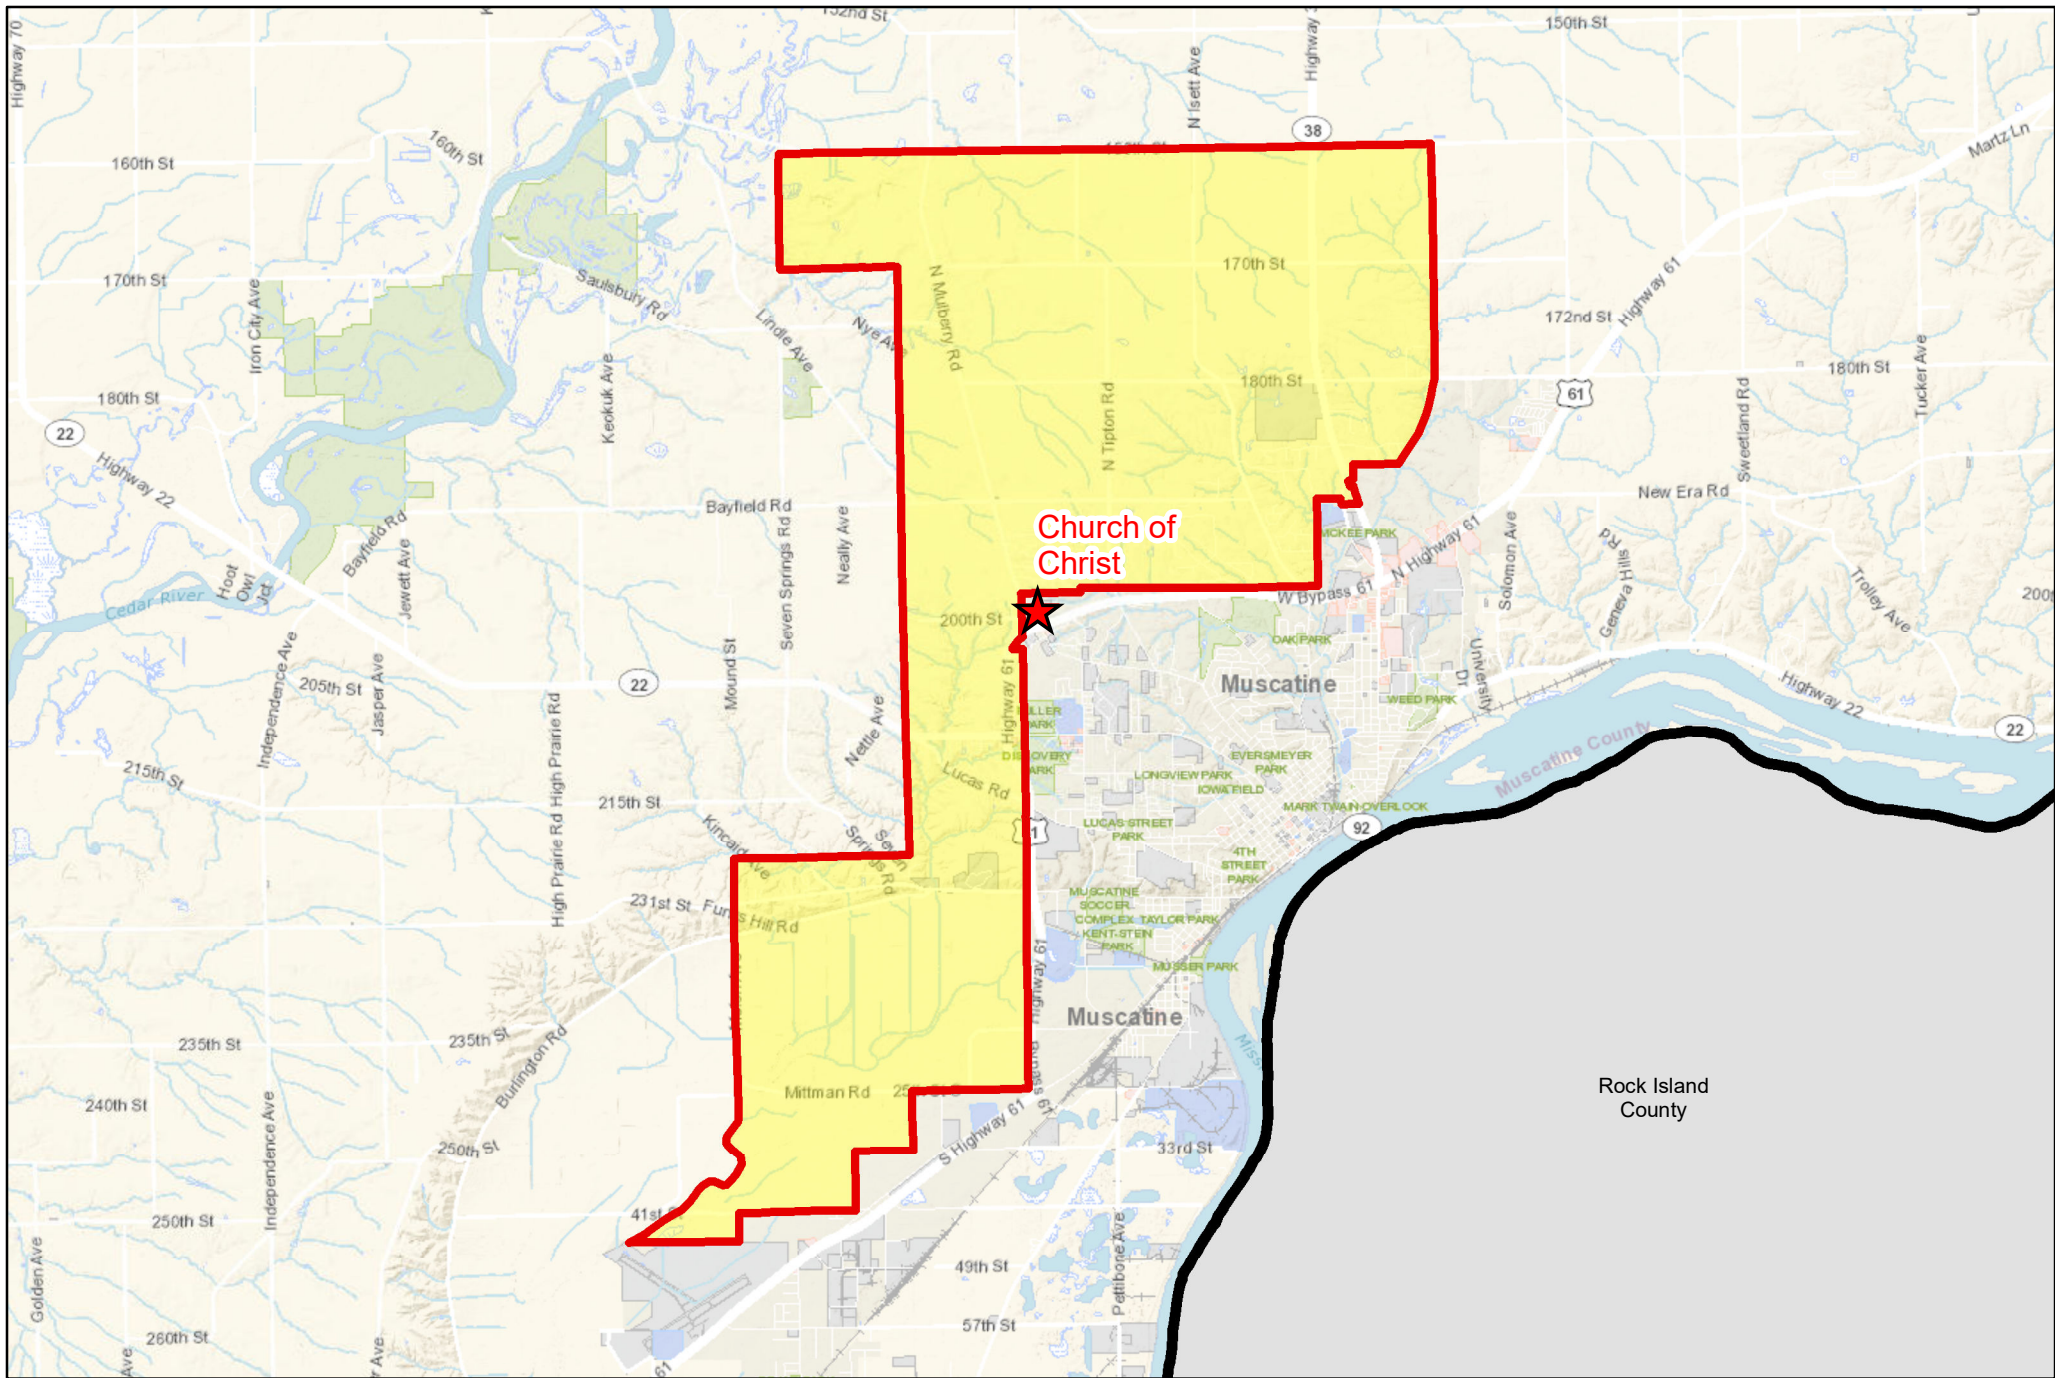

Polling Place:
Church of Christ
3603 Mulberry Ave
Muscatine IA

Muscatine County Prct BLF2 2022