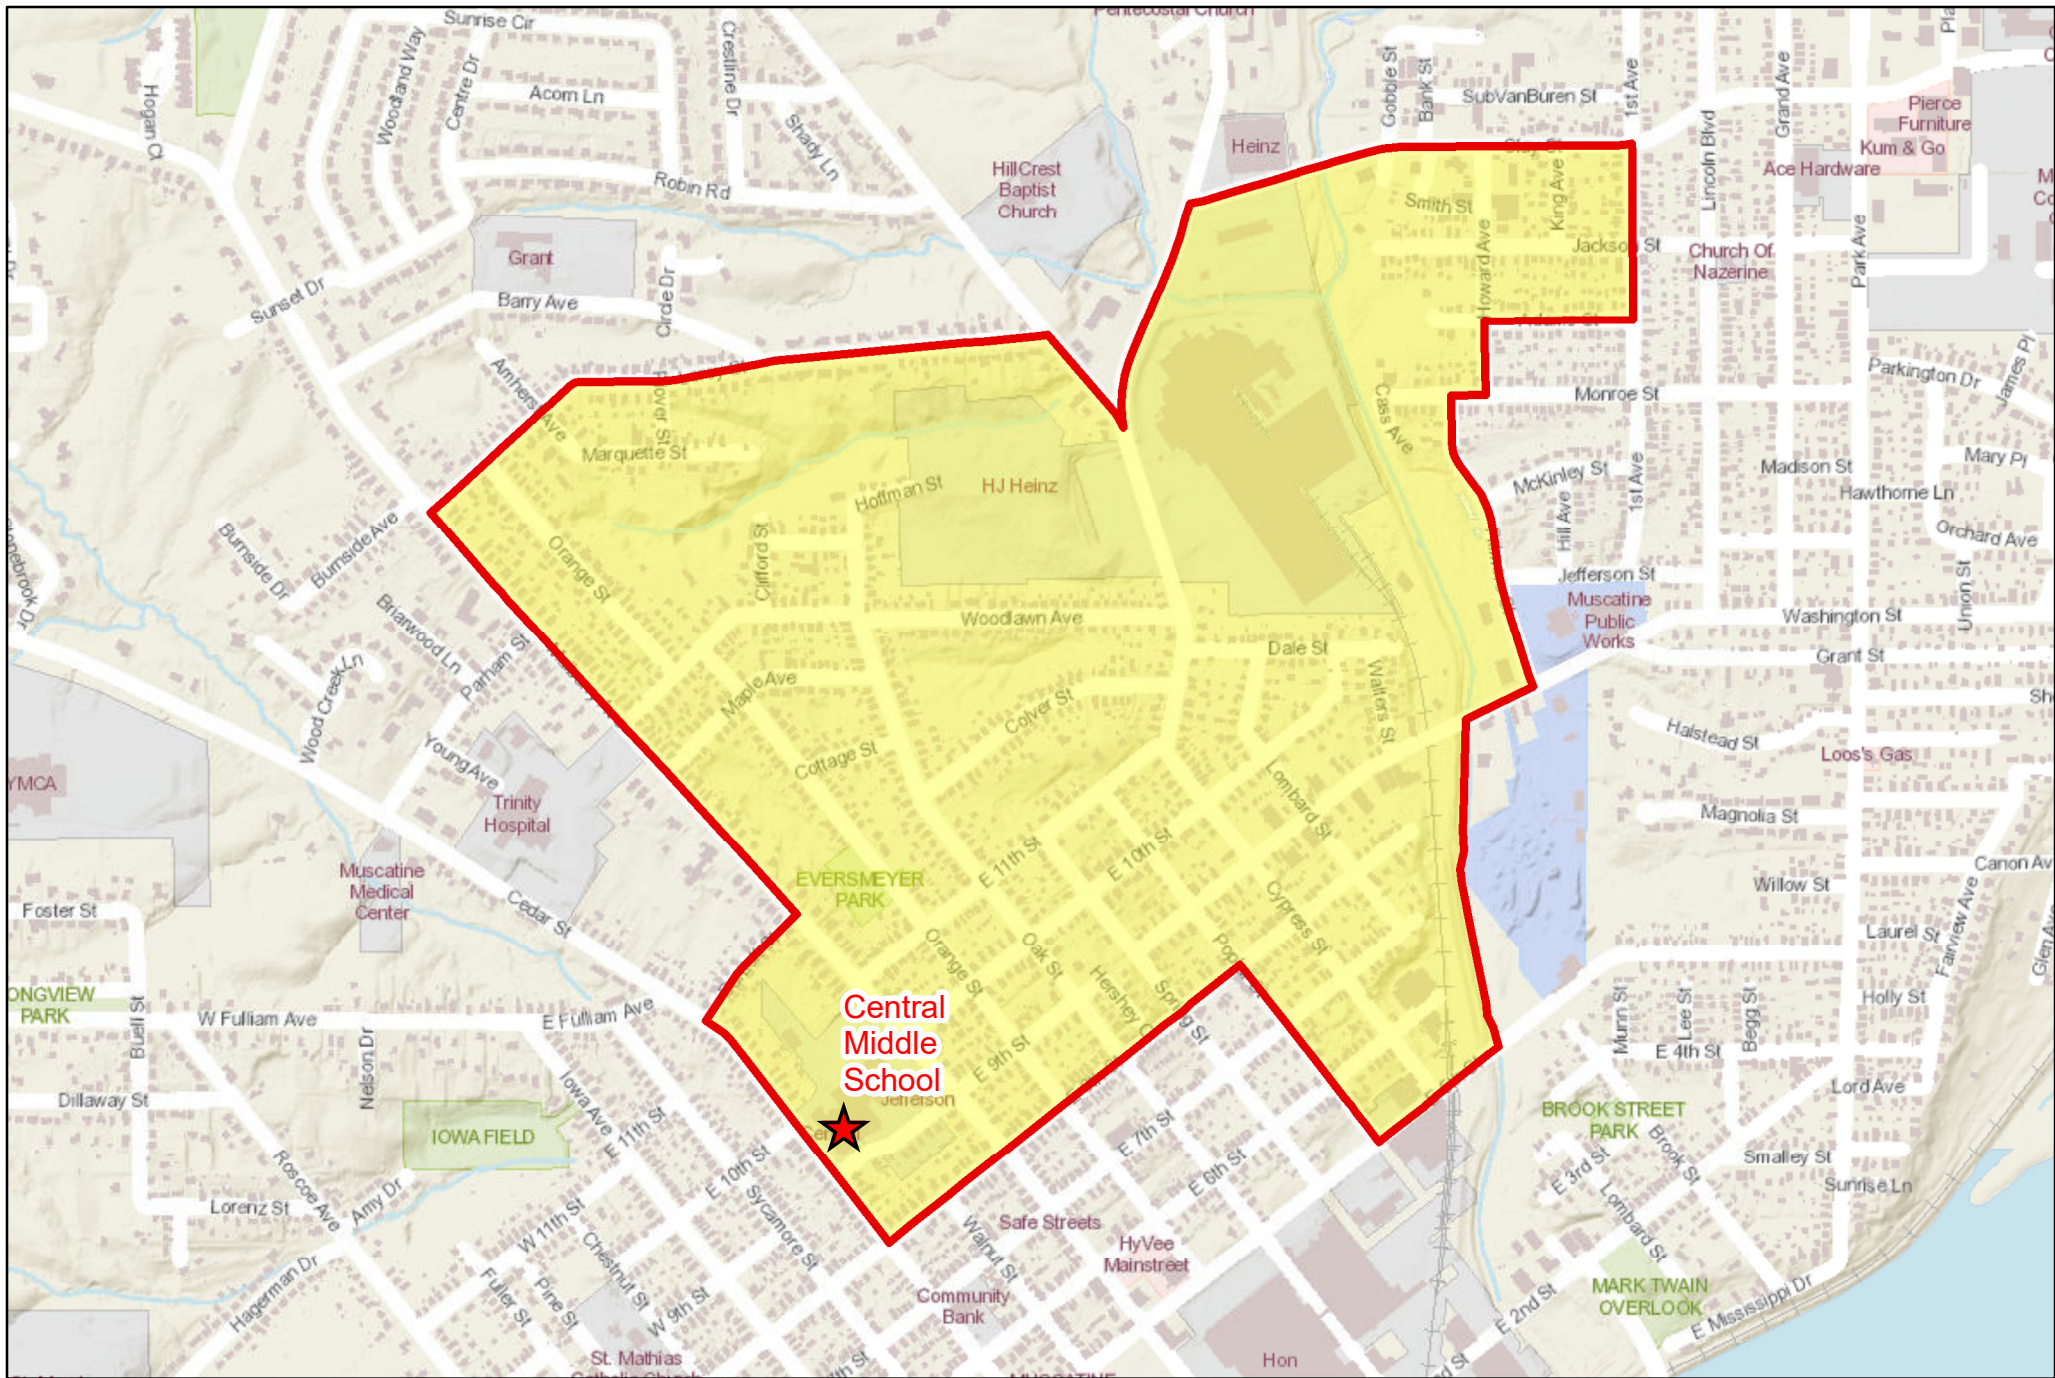

★ Polling Place:
Central Middle School
901 Cedar St.
Muscatine IA

Muscatine County Prct M5 2022