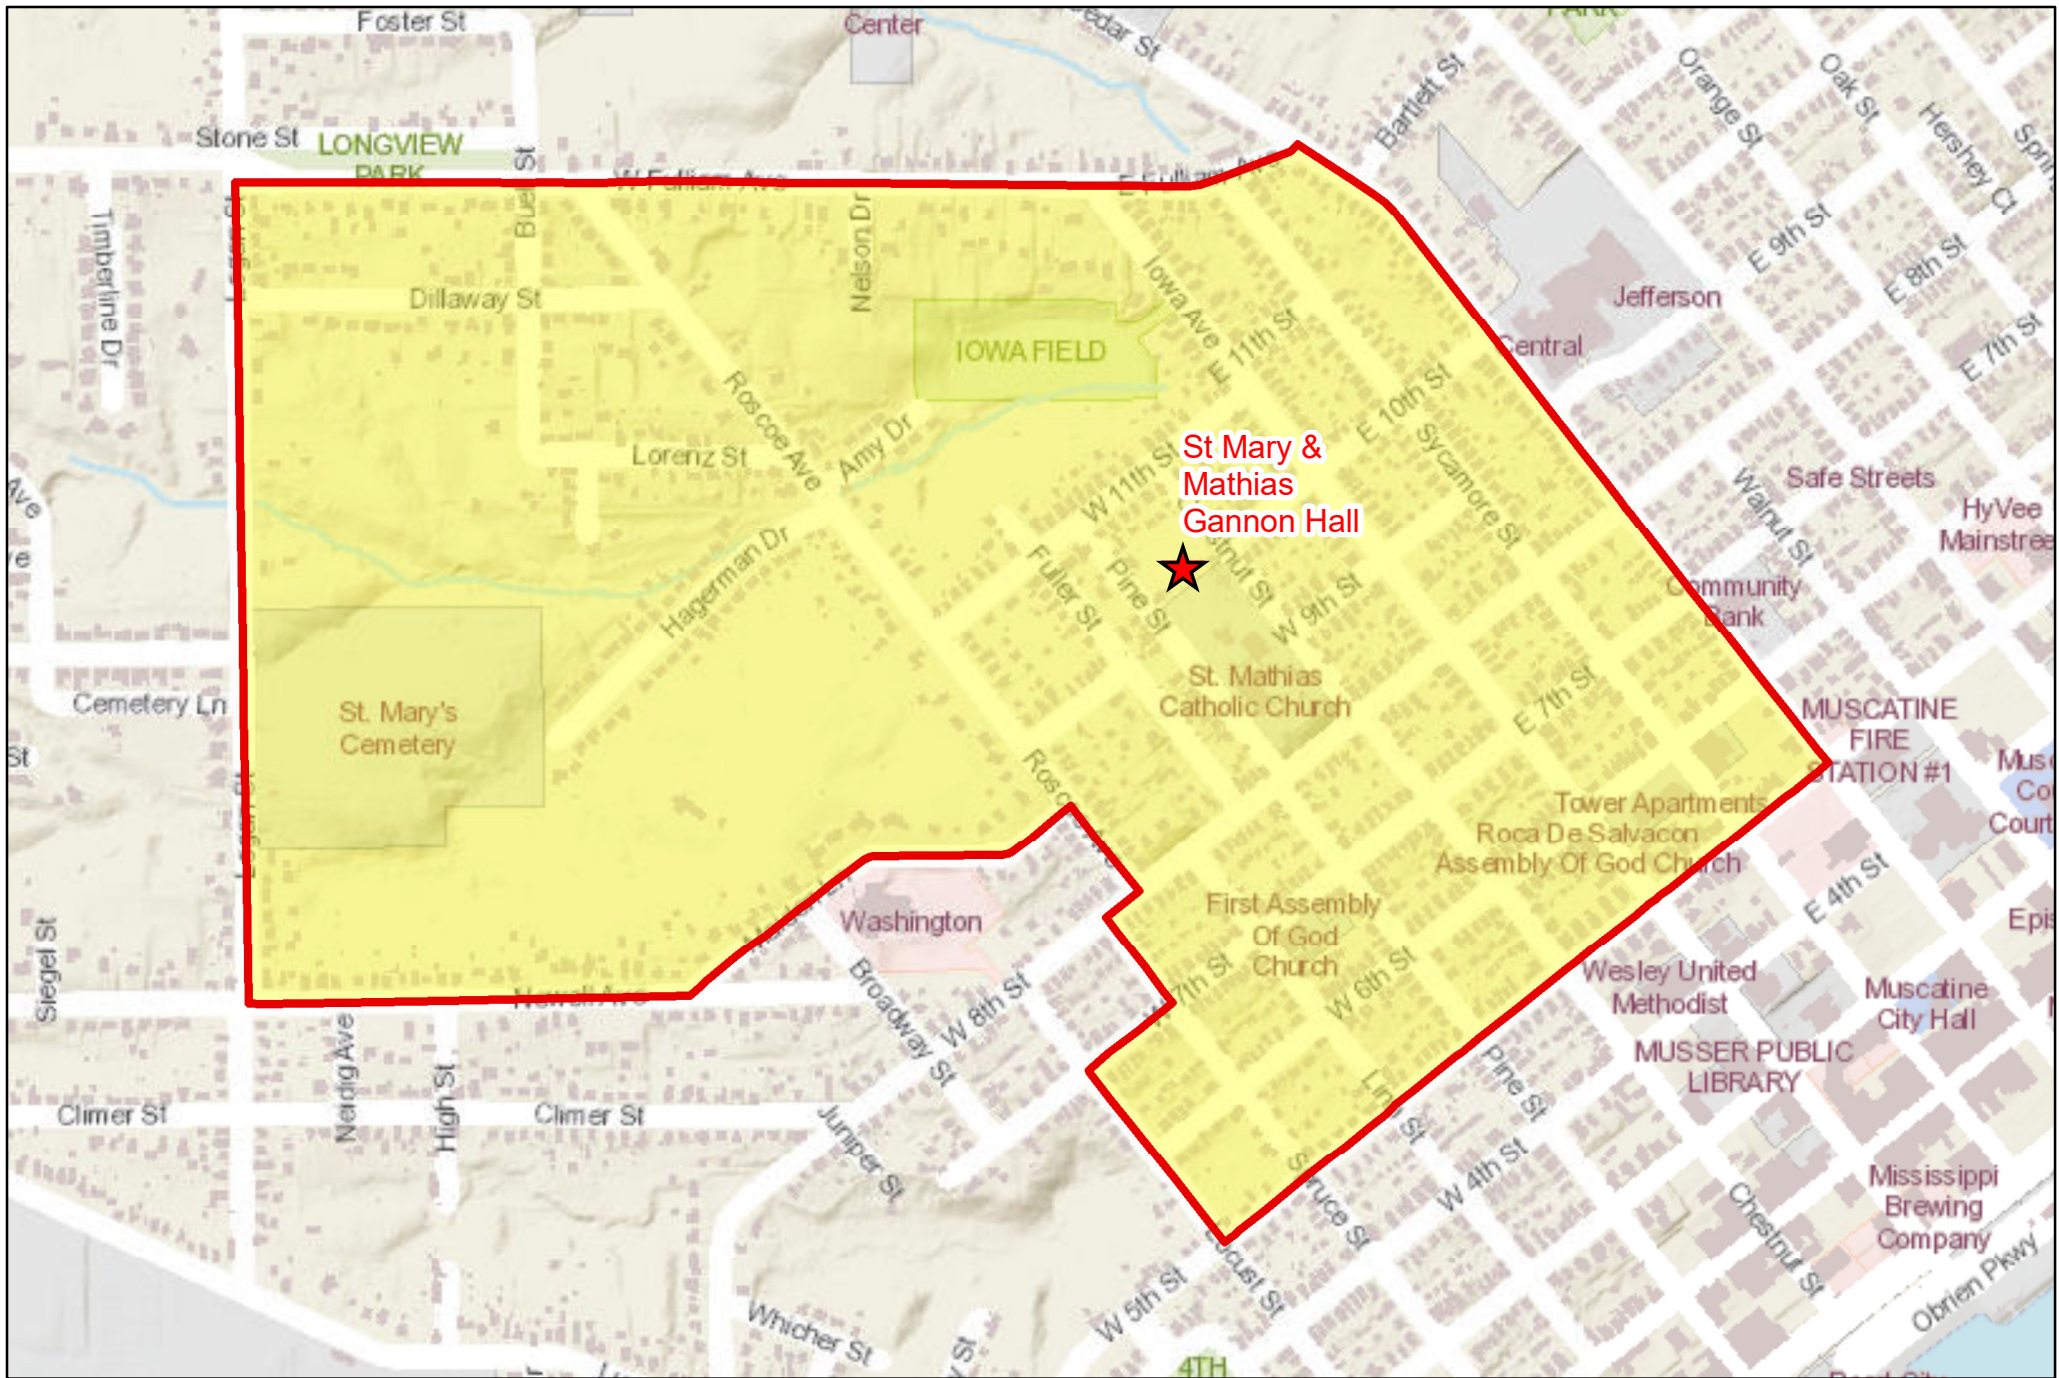

★ Polling Place:
St Mary & Mathias Gannon Hall
215 W 8th St.
Muscatine IA

Muscatine County Prct M3 2022