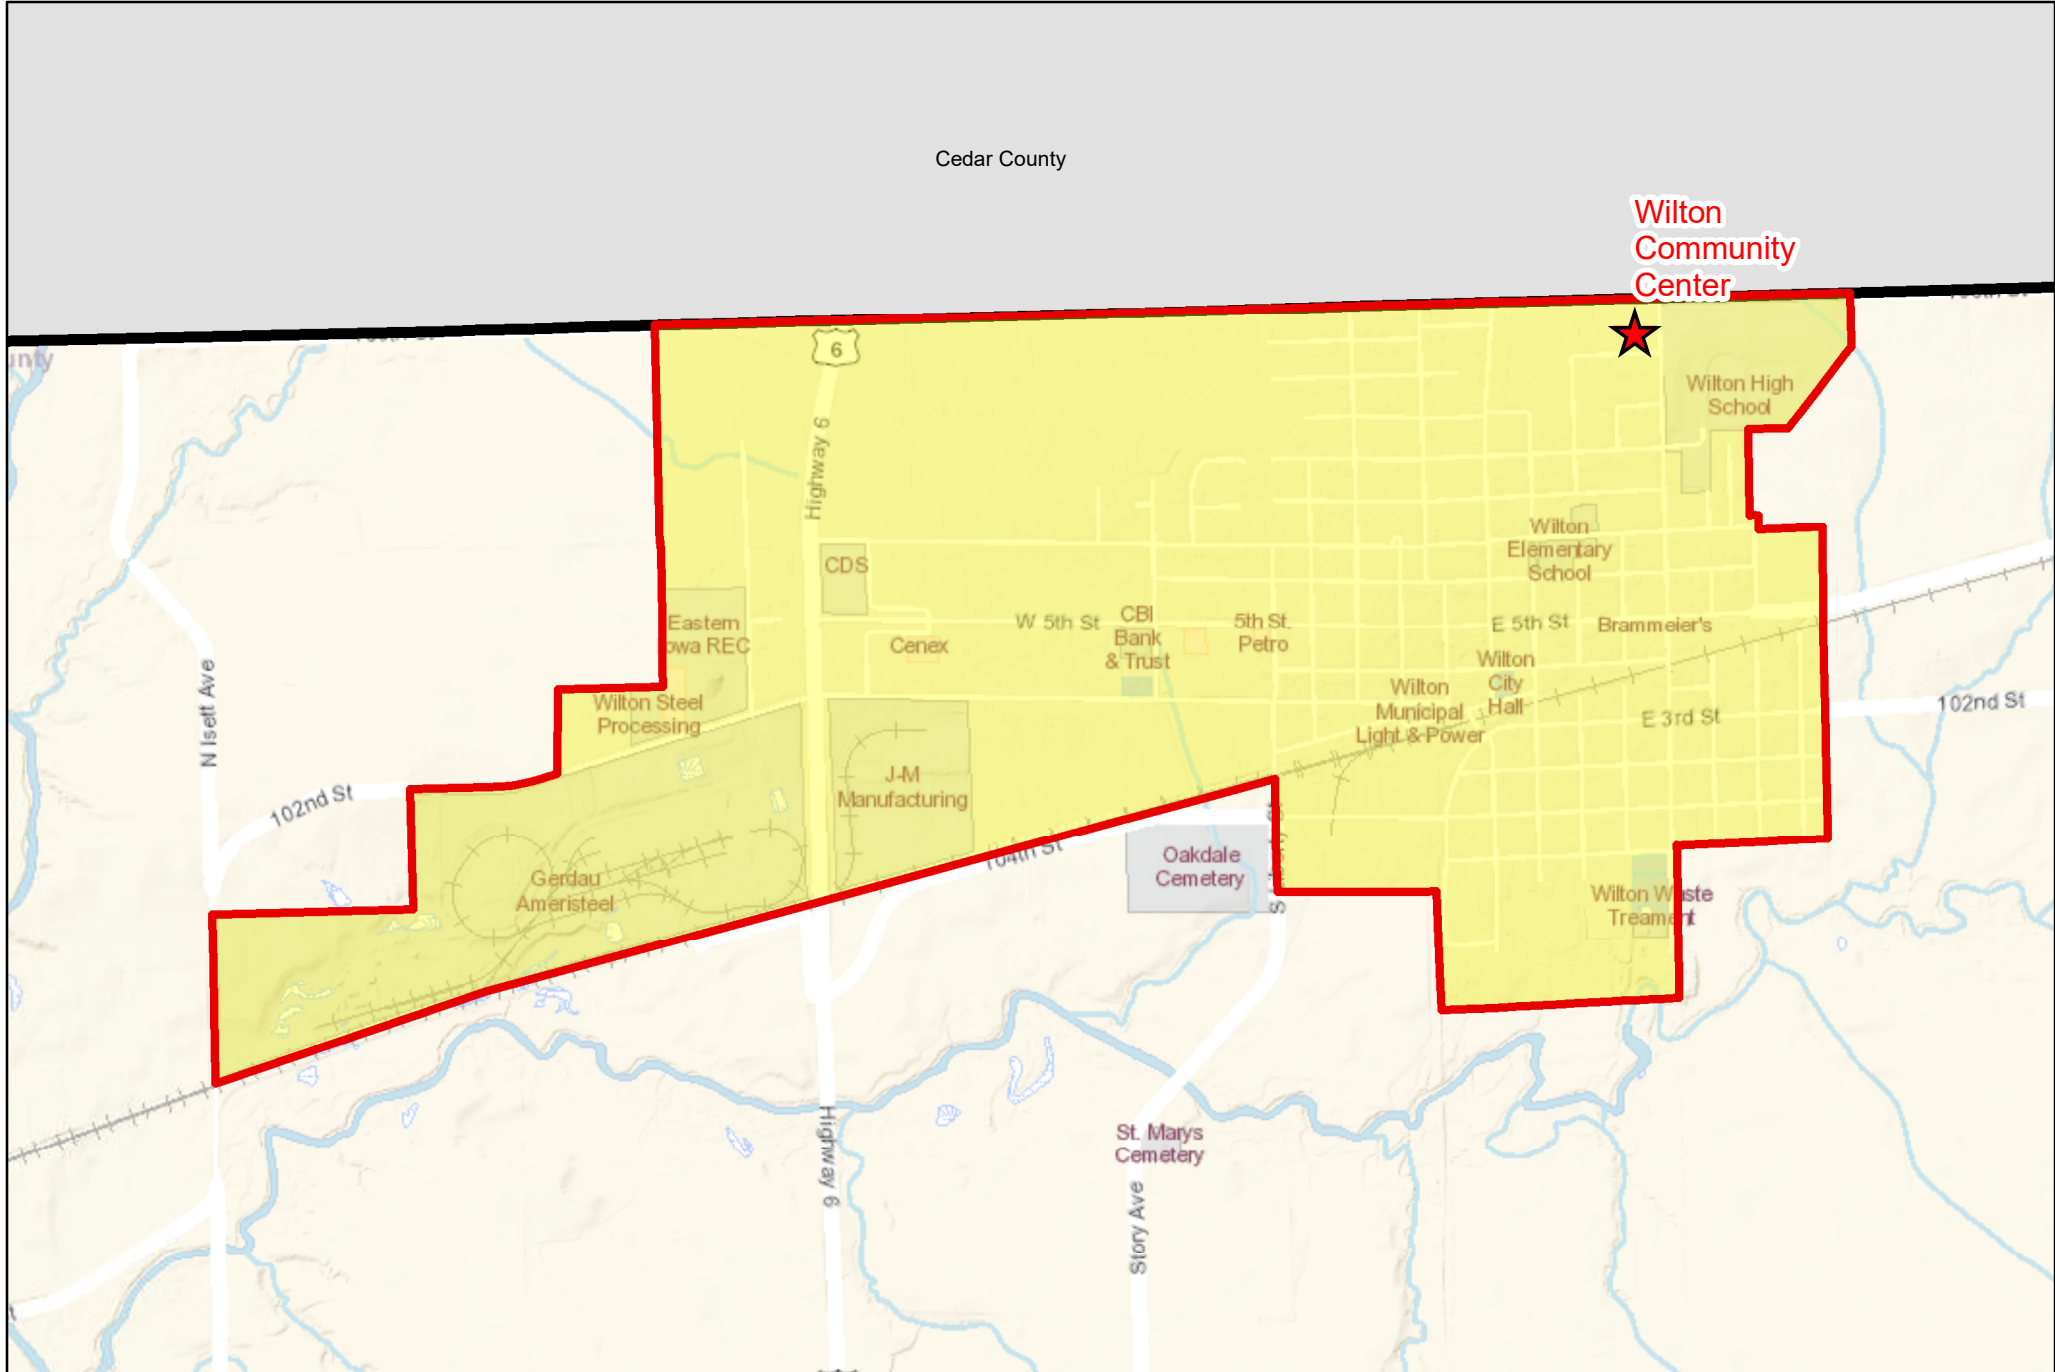

# Muscatine County Prct SW 2022

Cedar County

Wilton  
Community  
Center

★ Polling Place:  
Wilton Community Center  
1215 Cypress St.  
Wilton IA