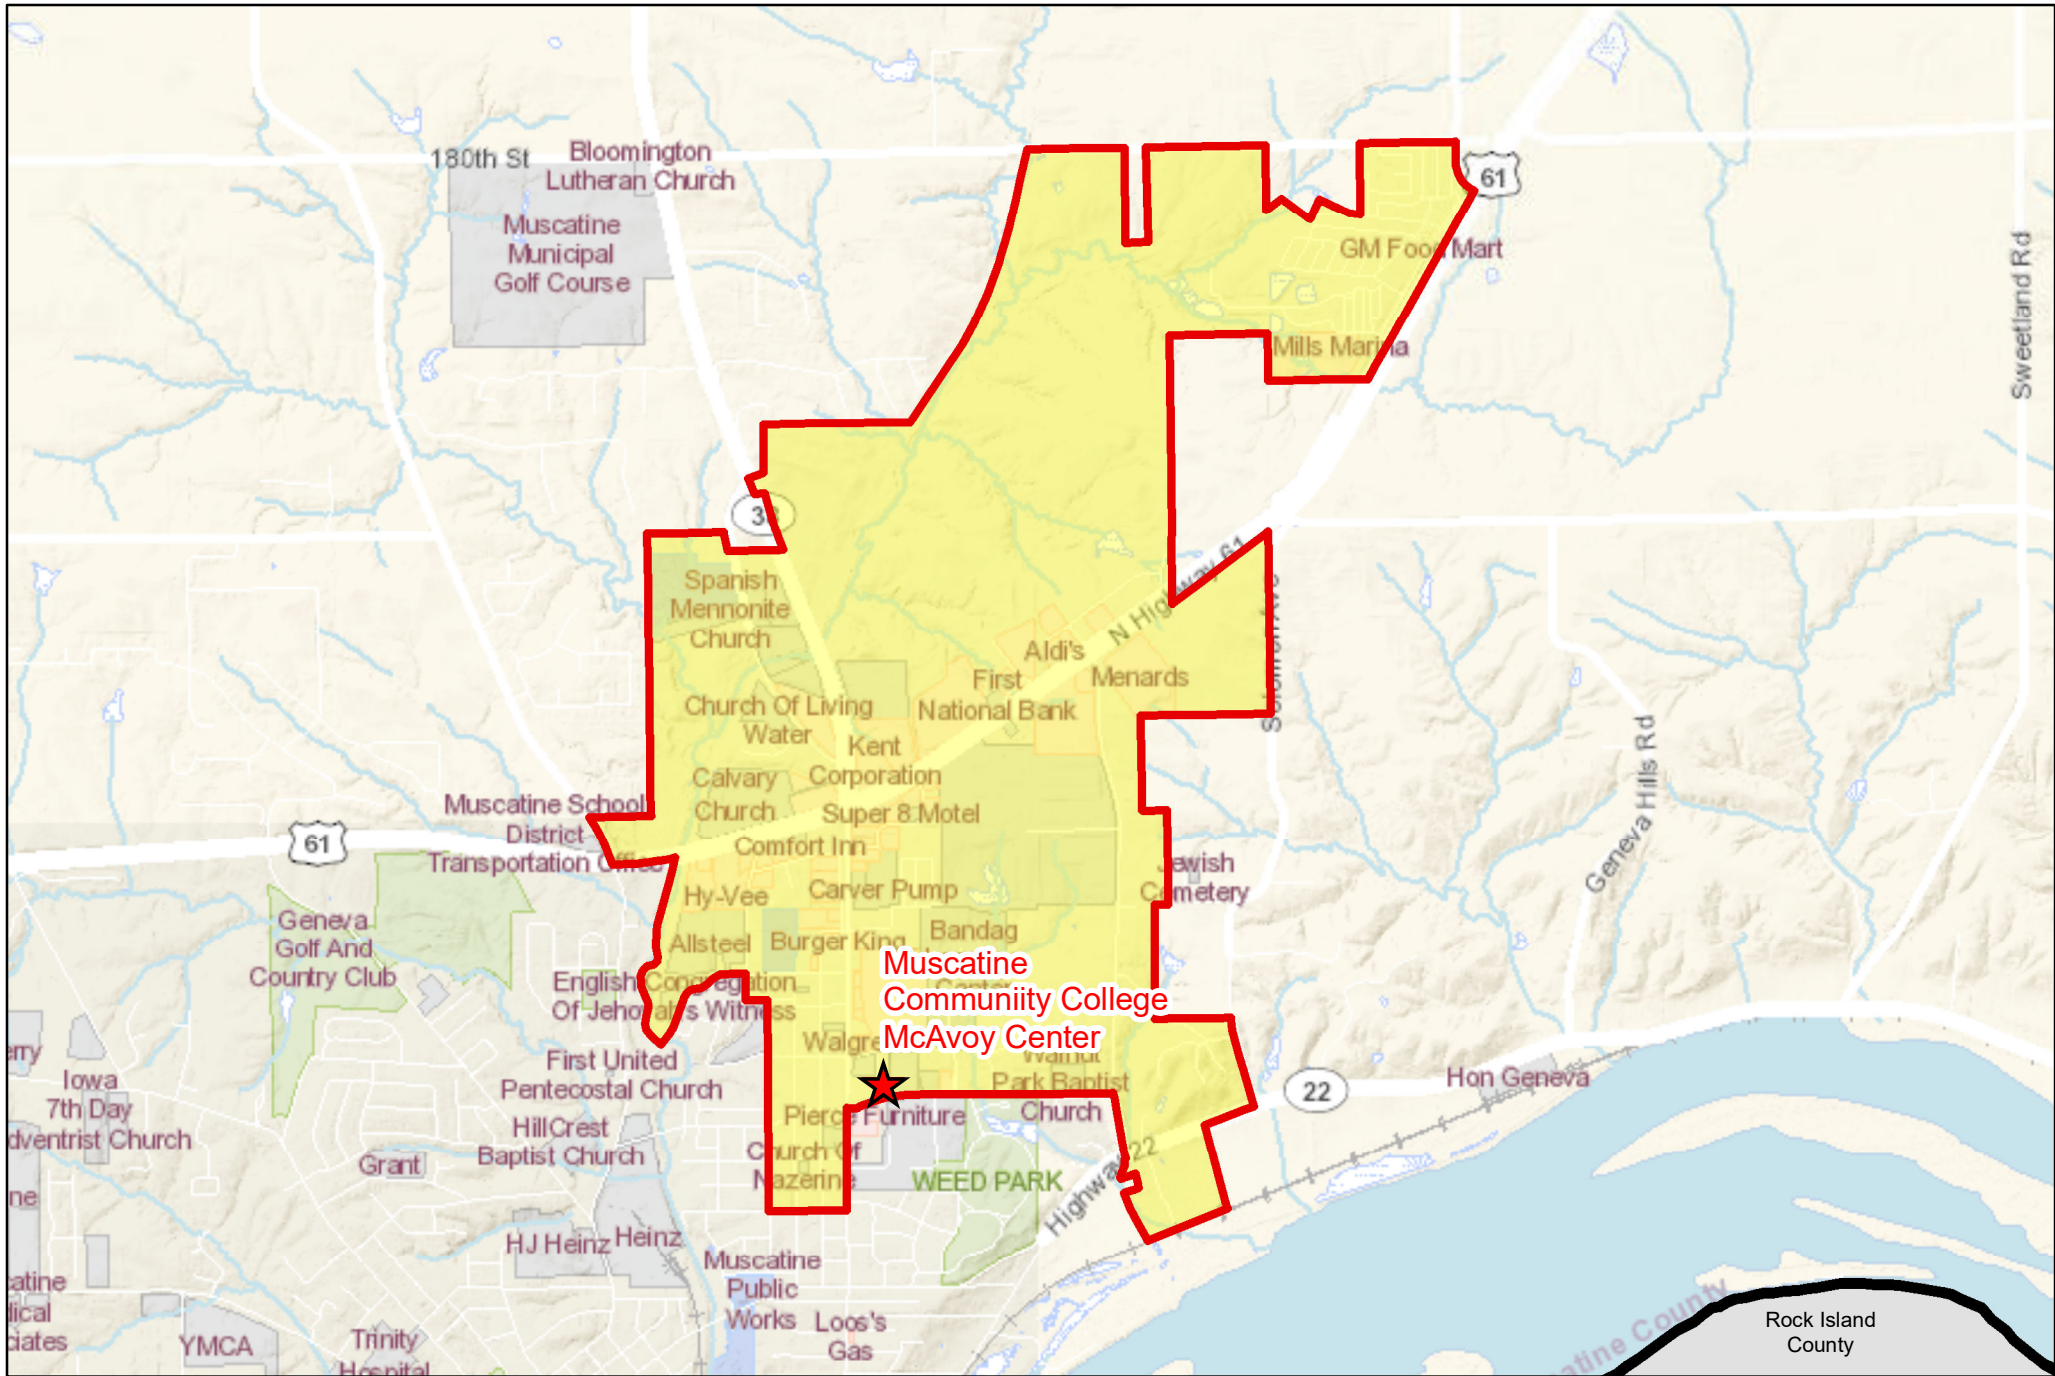

Polling Place:
Muscatine Community College McAvoy Center
1403 Park Ave
Muscatine IA

Muscatine County Prct M10 2022