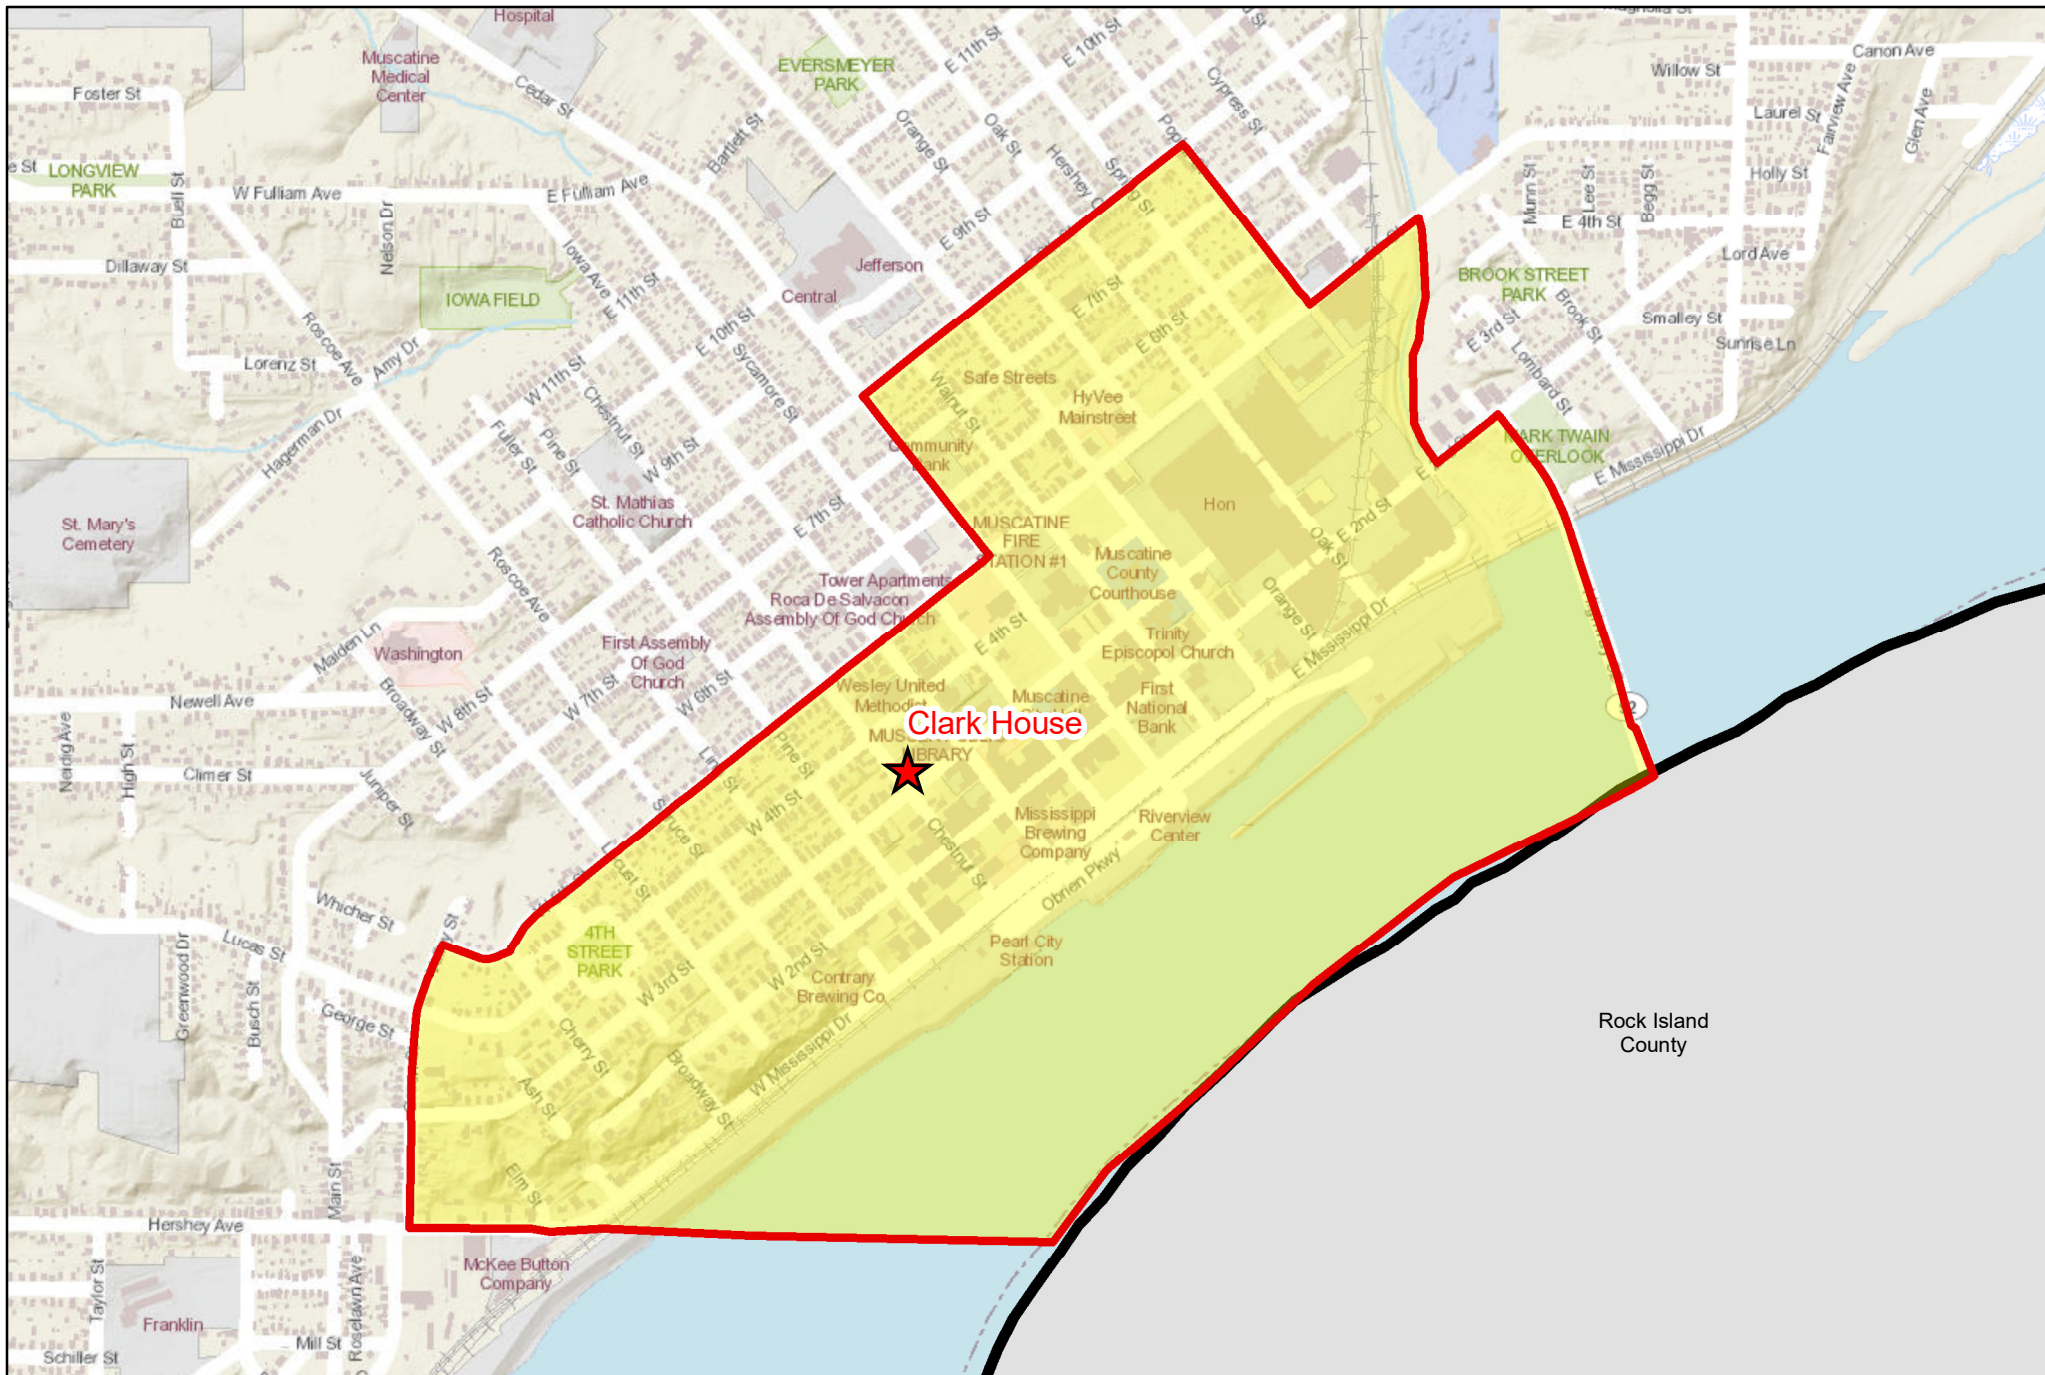

Polling Place:
Clark House
117 W 3rd St.
Muscatine IA

Muscatine County Prct M4 2022