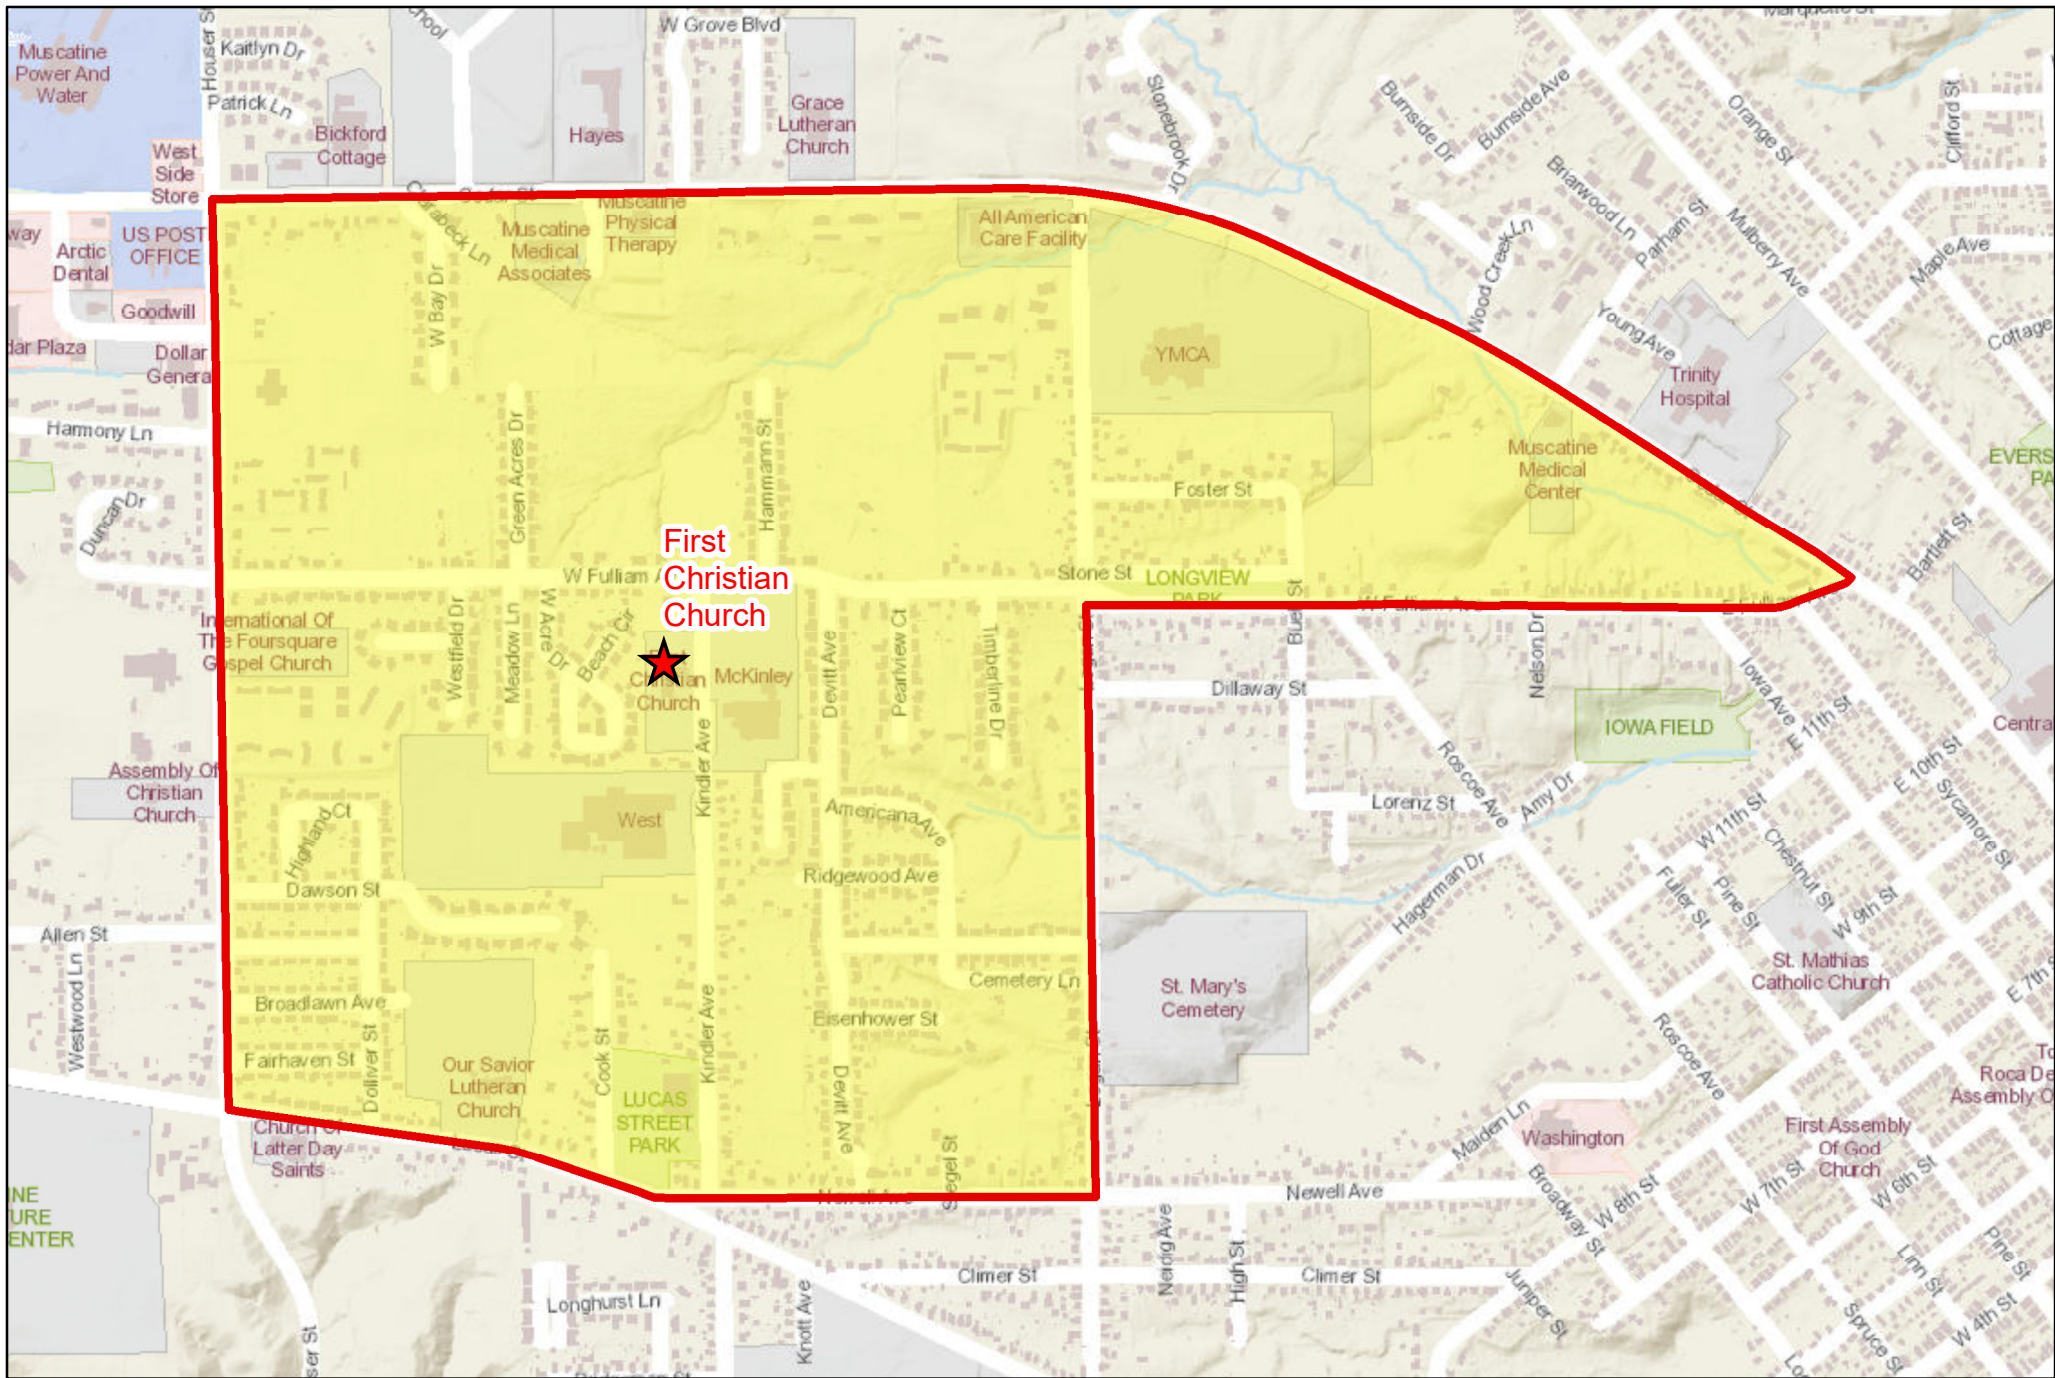

★ Polling Place:
First Christian Church
700 Kindler Ave
Muscatine IA

Muscatine County Prct M2 2022