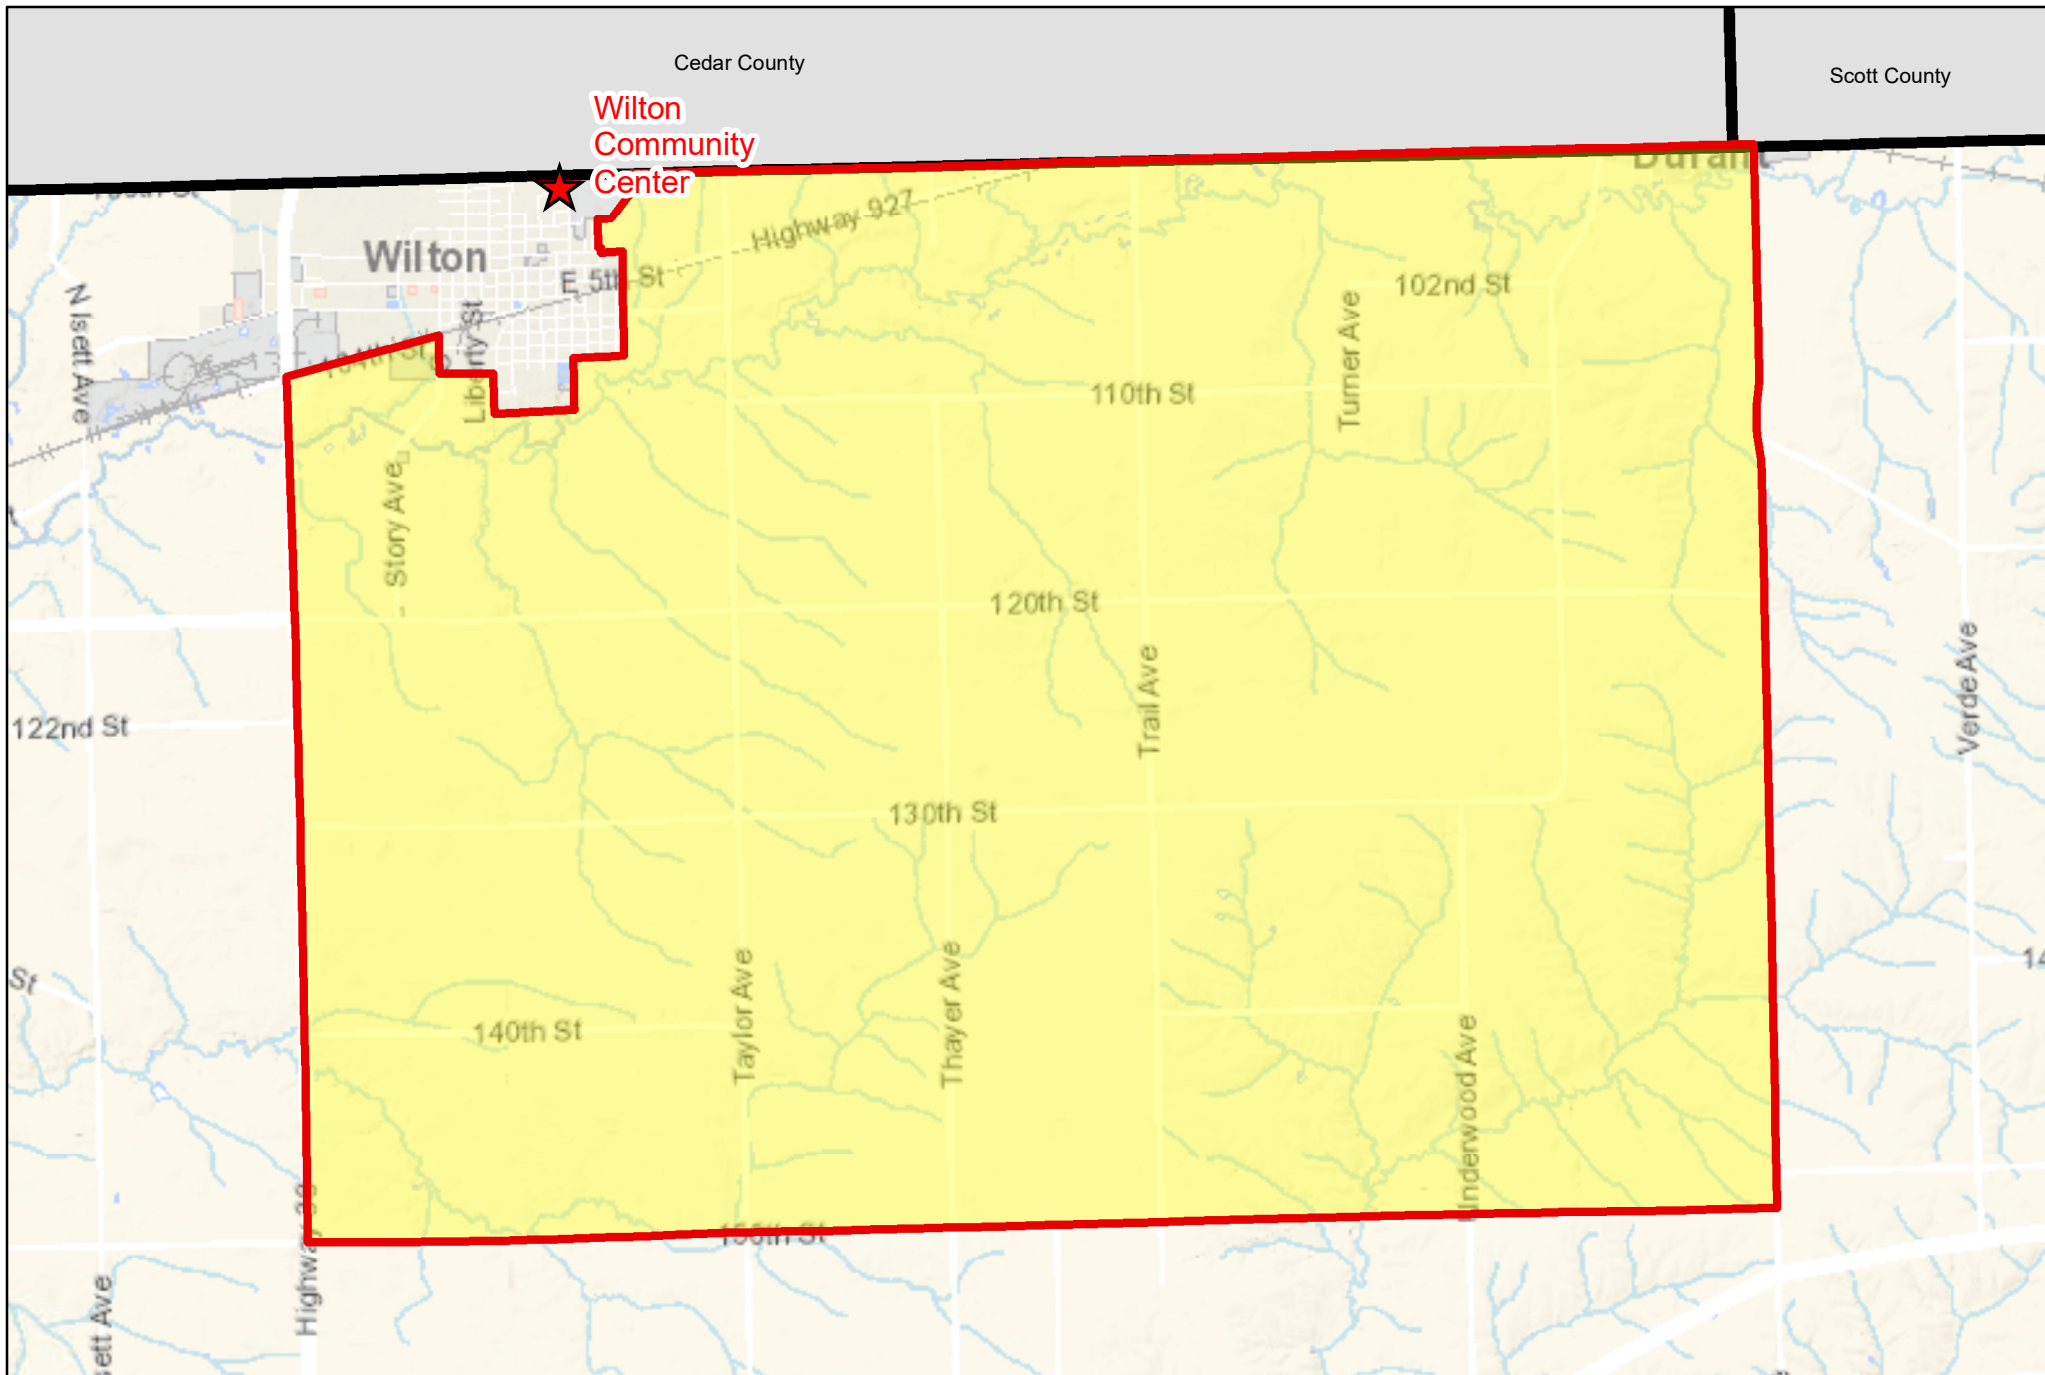

★ Polling Place:
Wilton Community Center
1215 Cypress St.
Wilton IA

Muscatine County Prct WI 2022