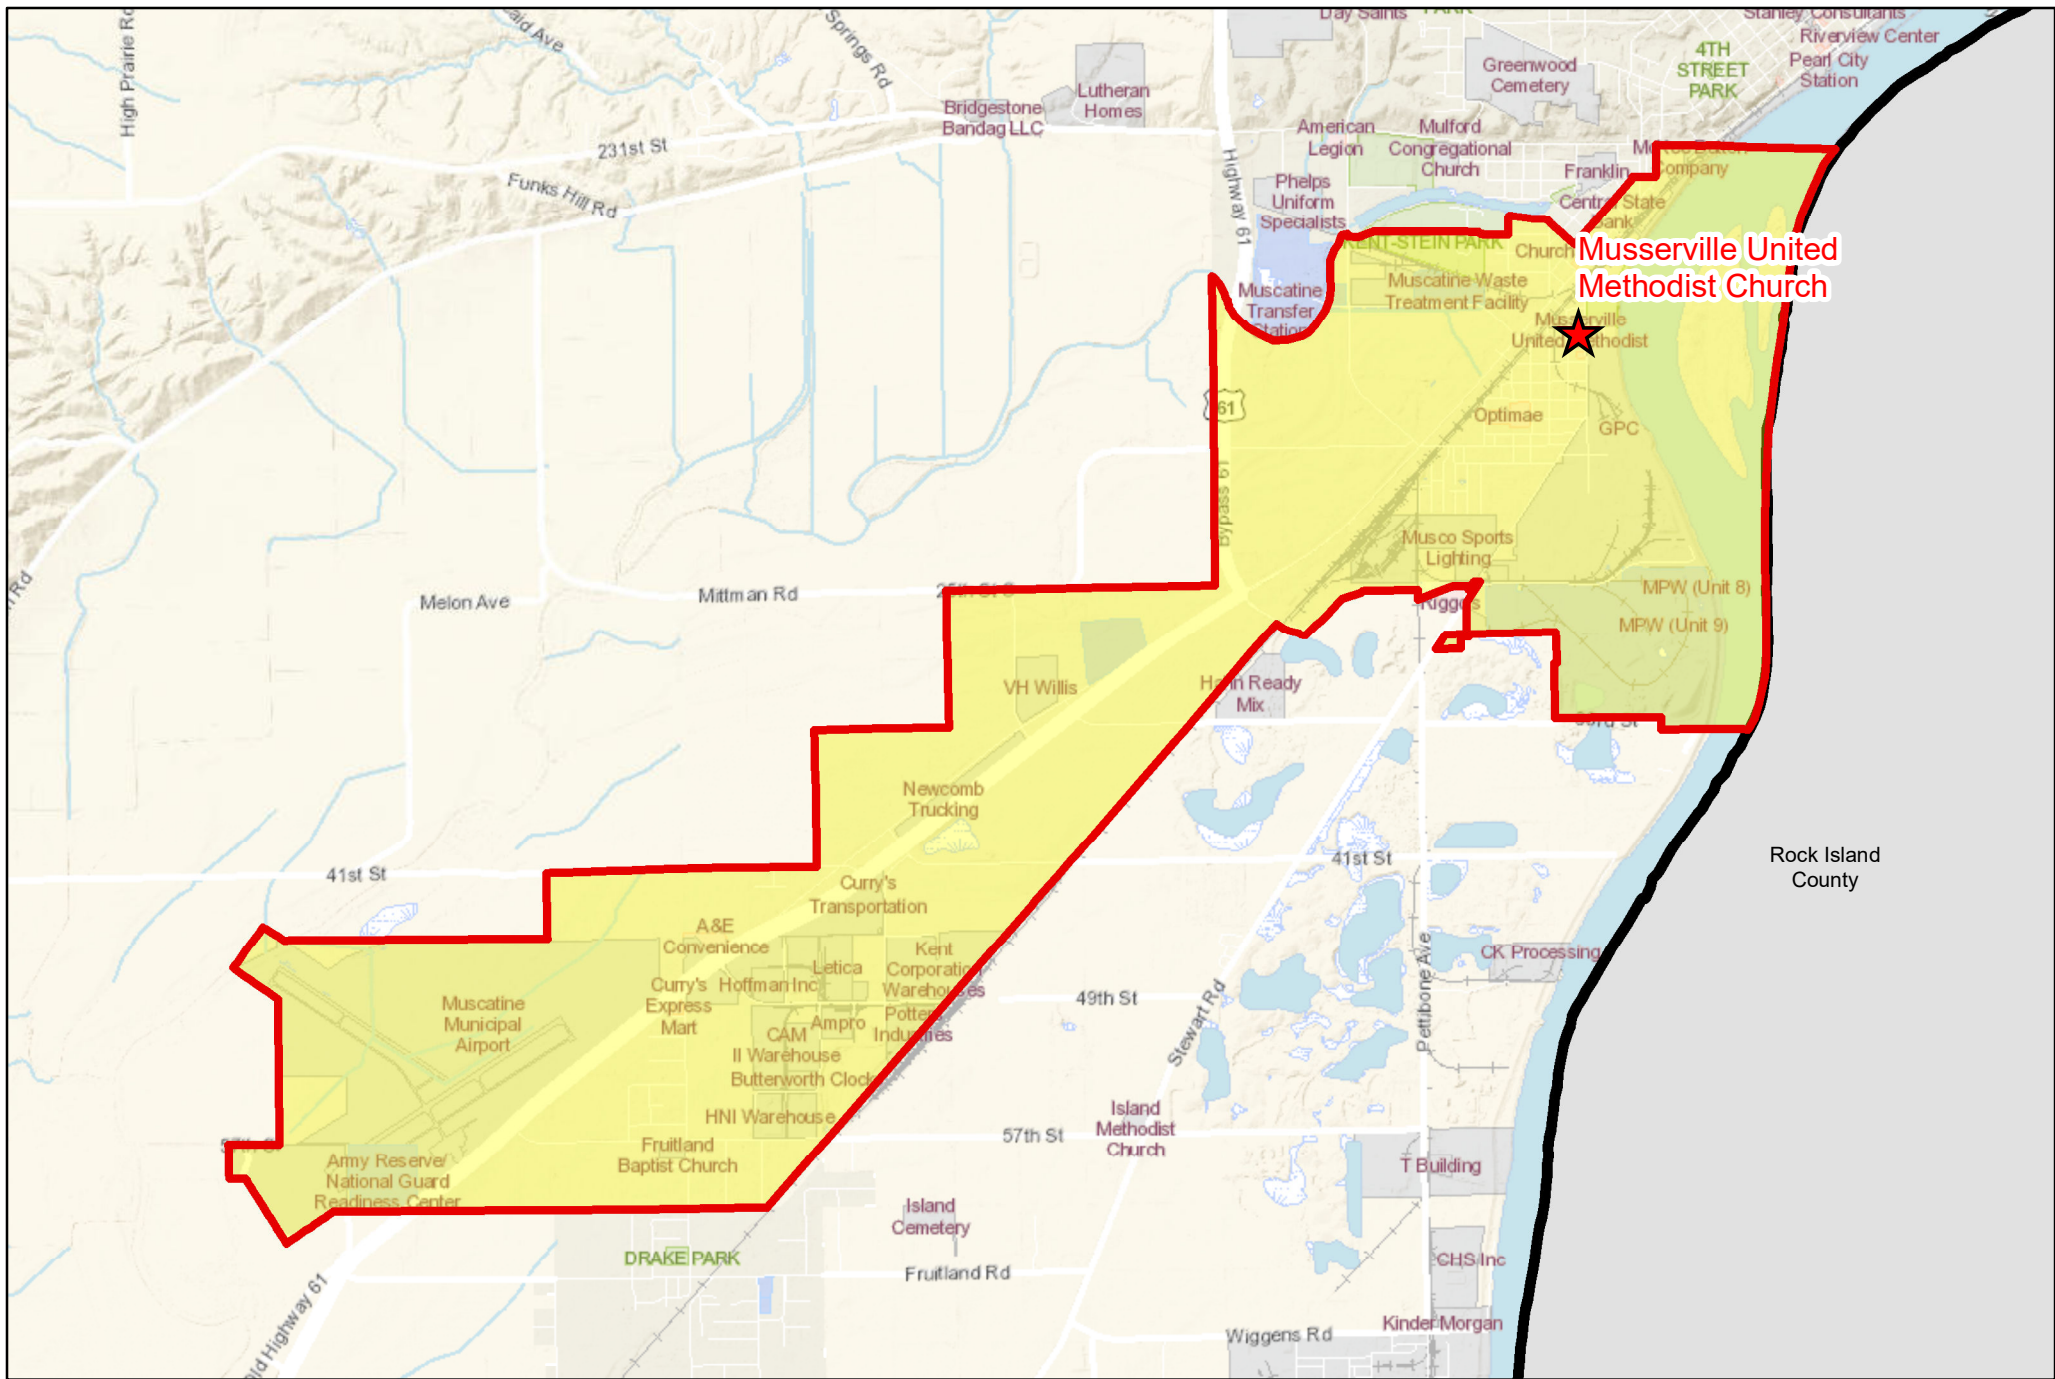

Musserville United Methodist Church

★ Polling Place:
Musserville United Methodist Church
1001 Oregon St.
Muscatine IA

Muscatine County Prct M8 2022