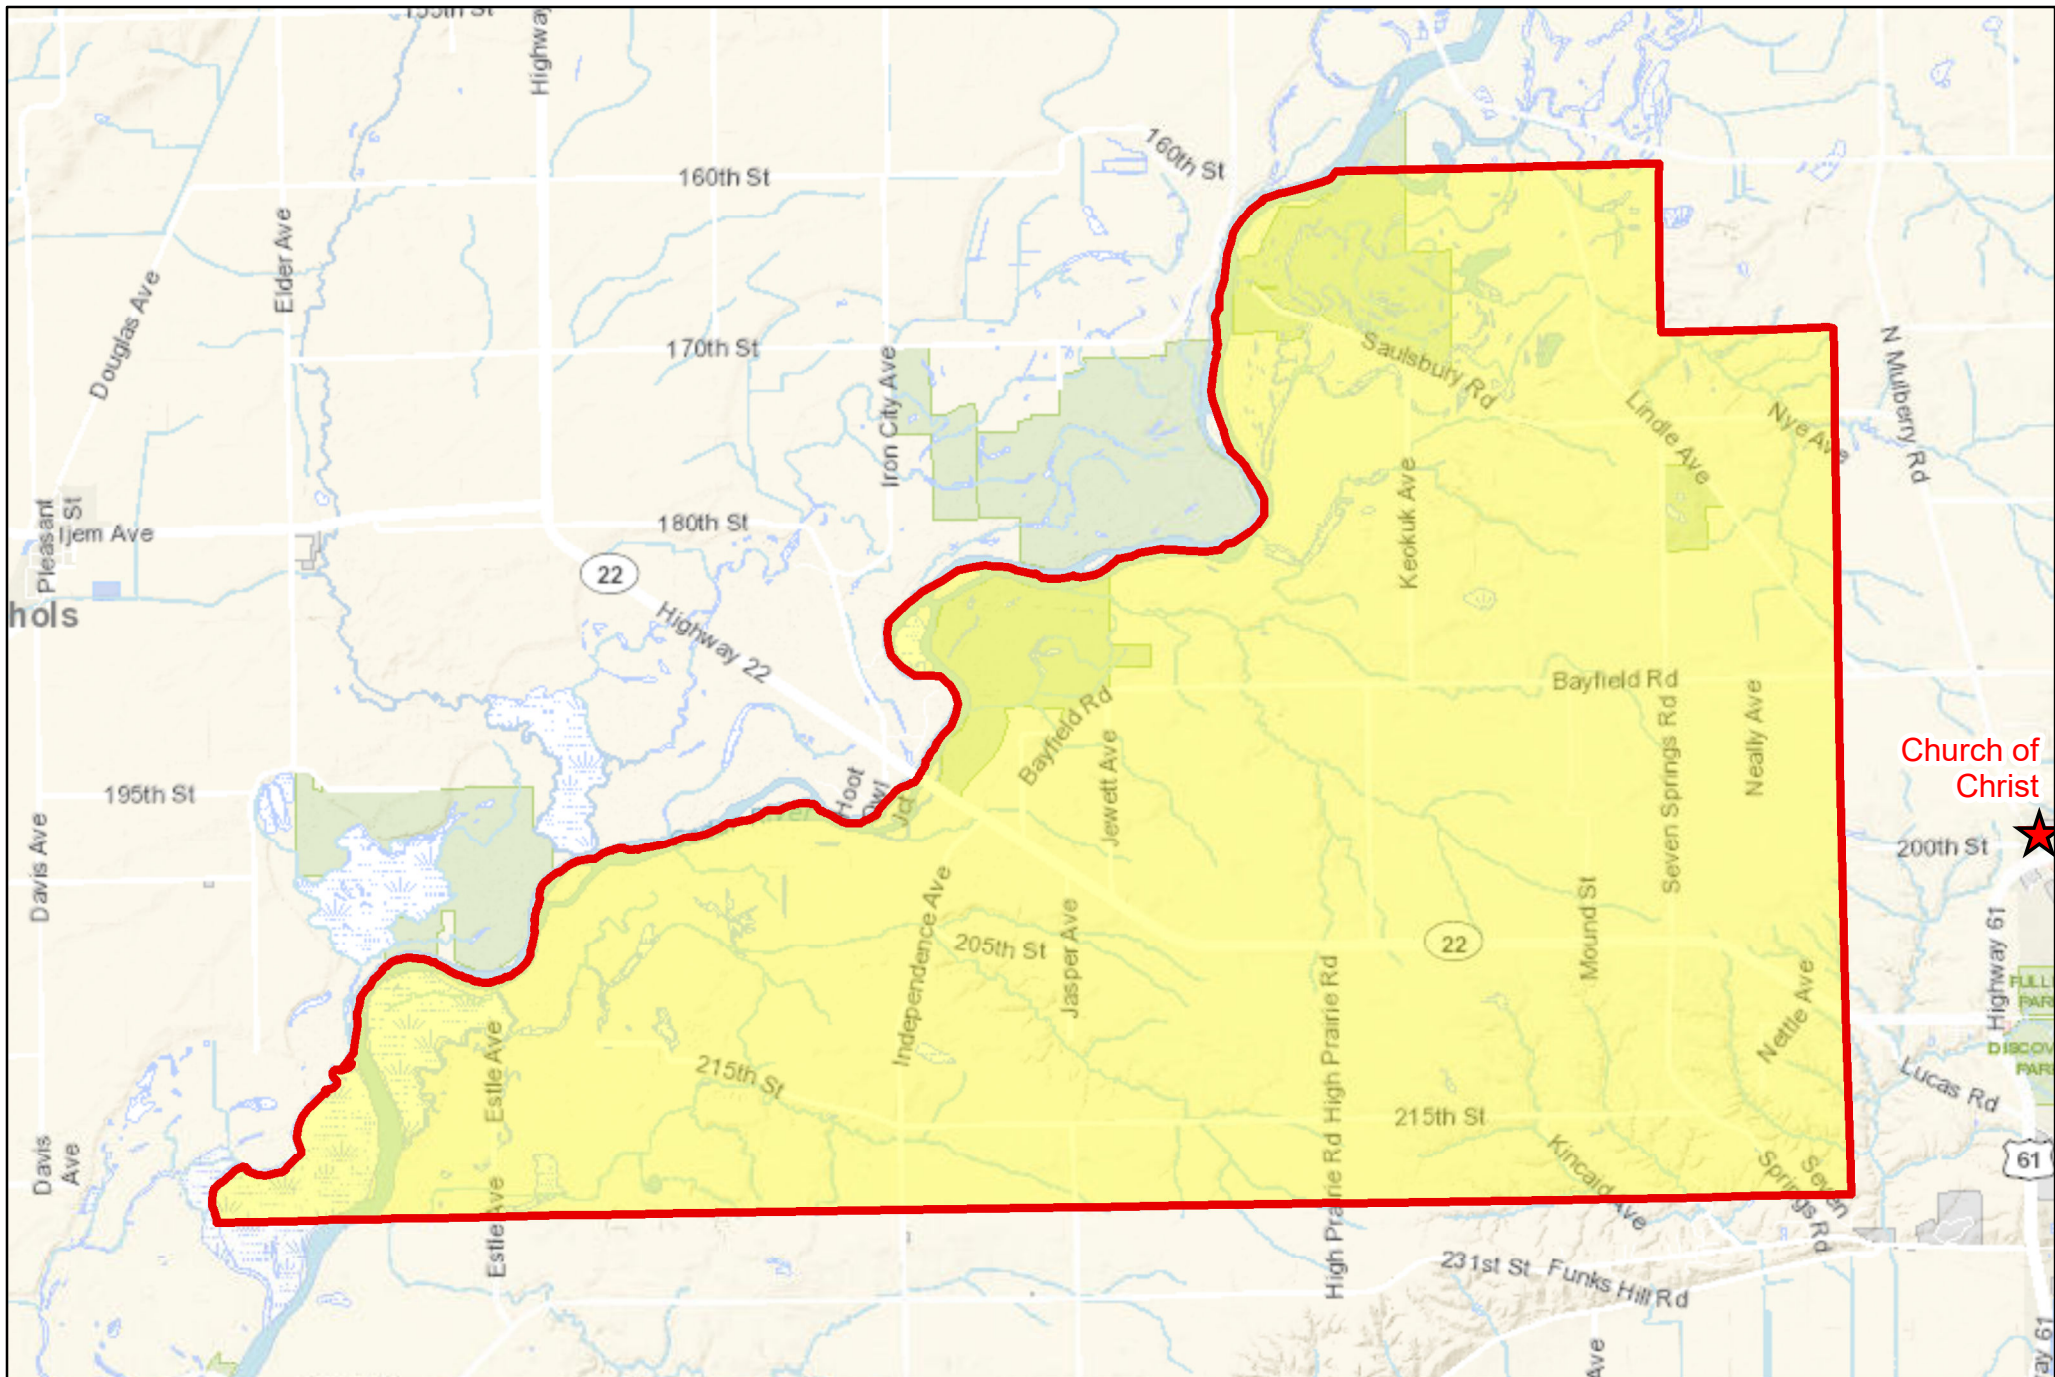

★ Polling Place:
Church of Christ
3603 Mulberry Ave
Muscatine IA

Muscatine County Prct LA 2022