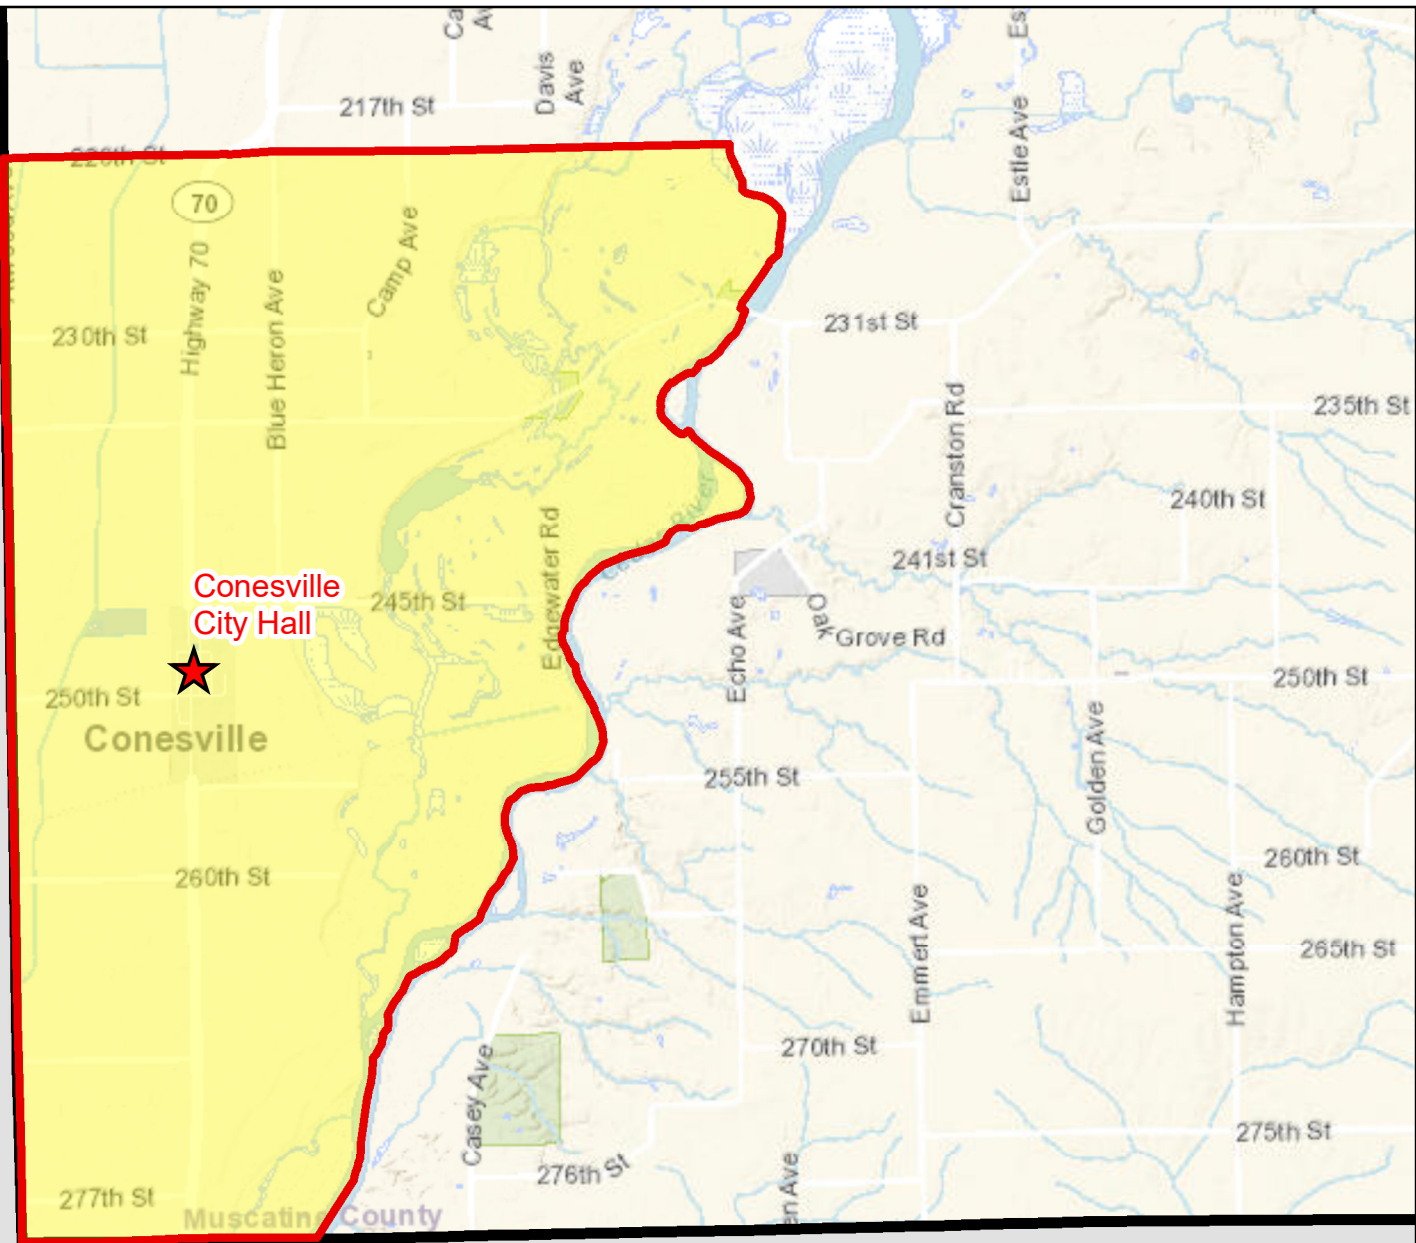

Johnson
County

Louisa County

Conesville
City Hall

Conesville

Polling Place:
Conesville City Hall
102 3rd St.
Conesville IA

Muscatine County Prct OR 2022