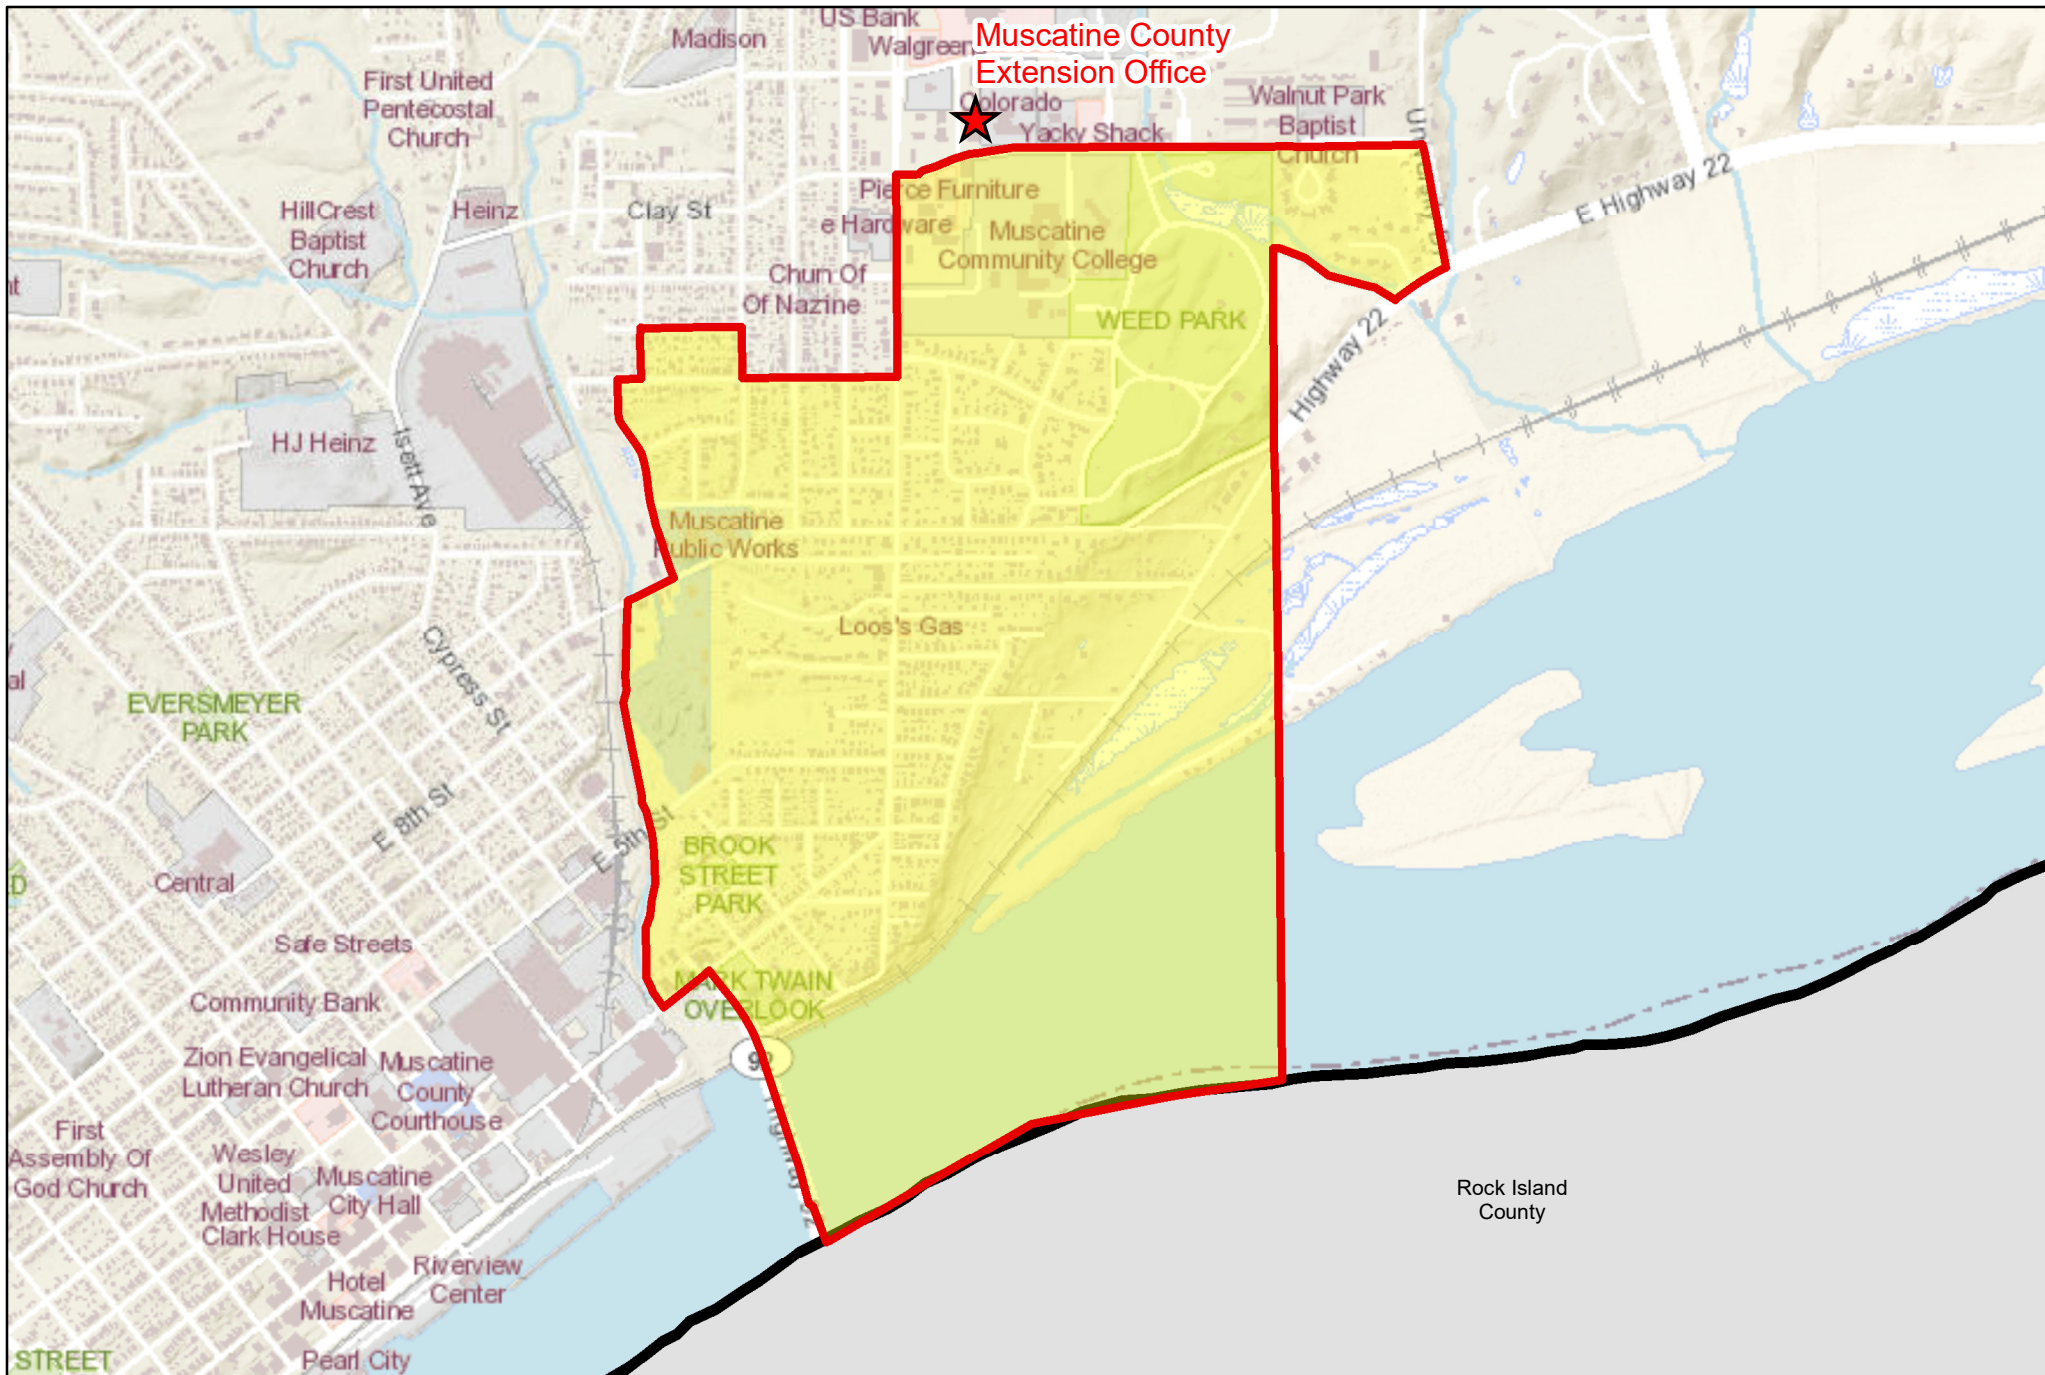

★ Polling Place:
Muscatine County Extension Office
1601 Plaza Place
Muscatine IA

Muscatine County Prct M9 2022