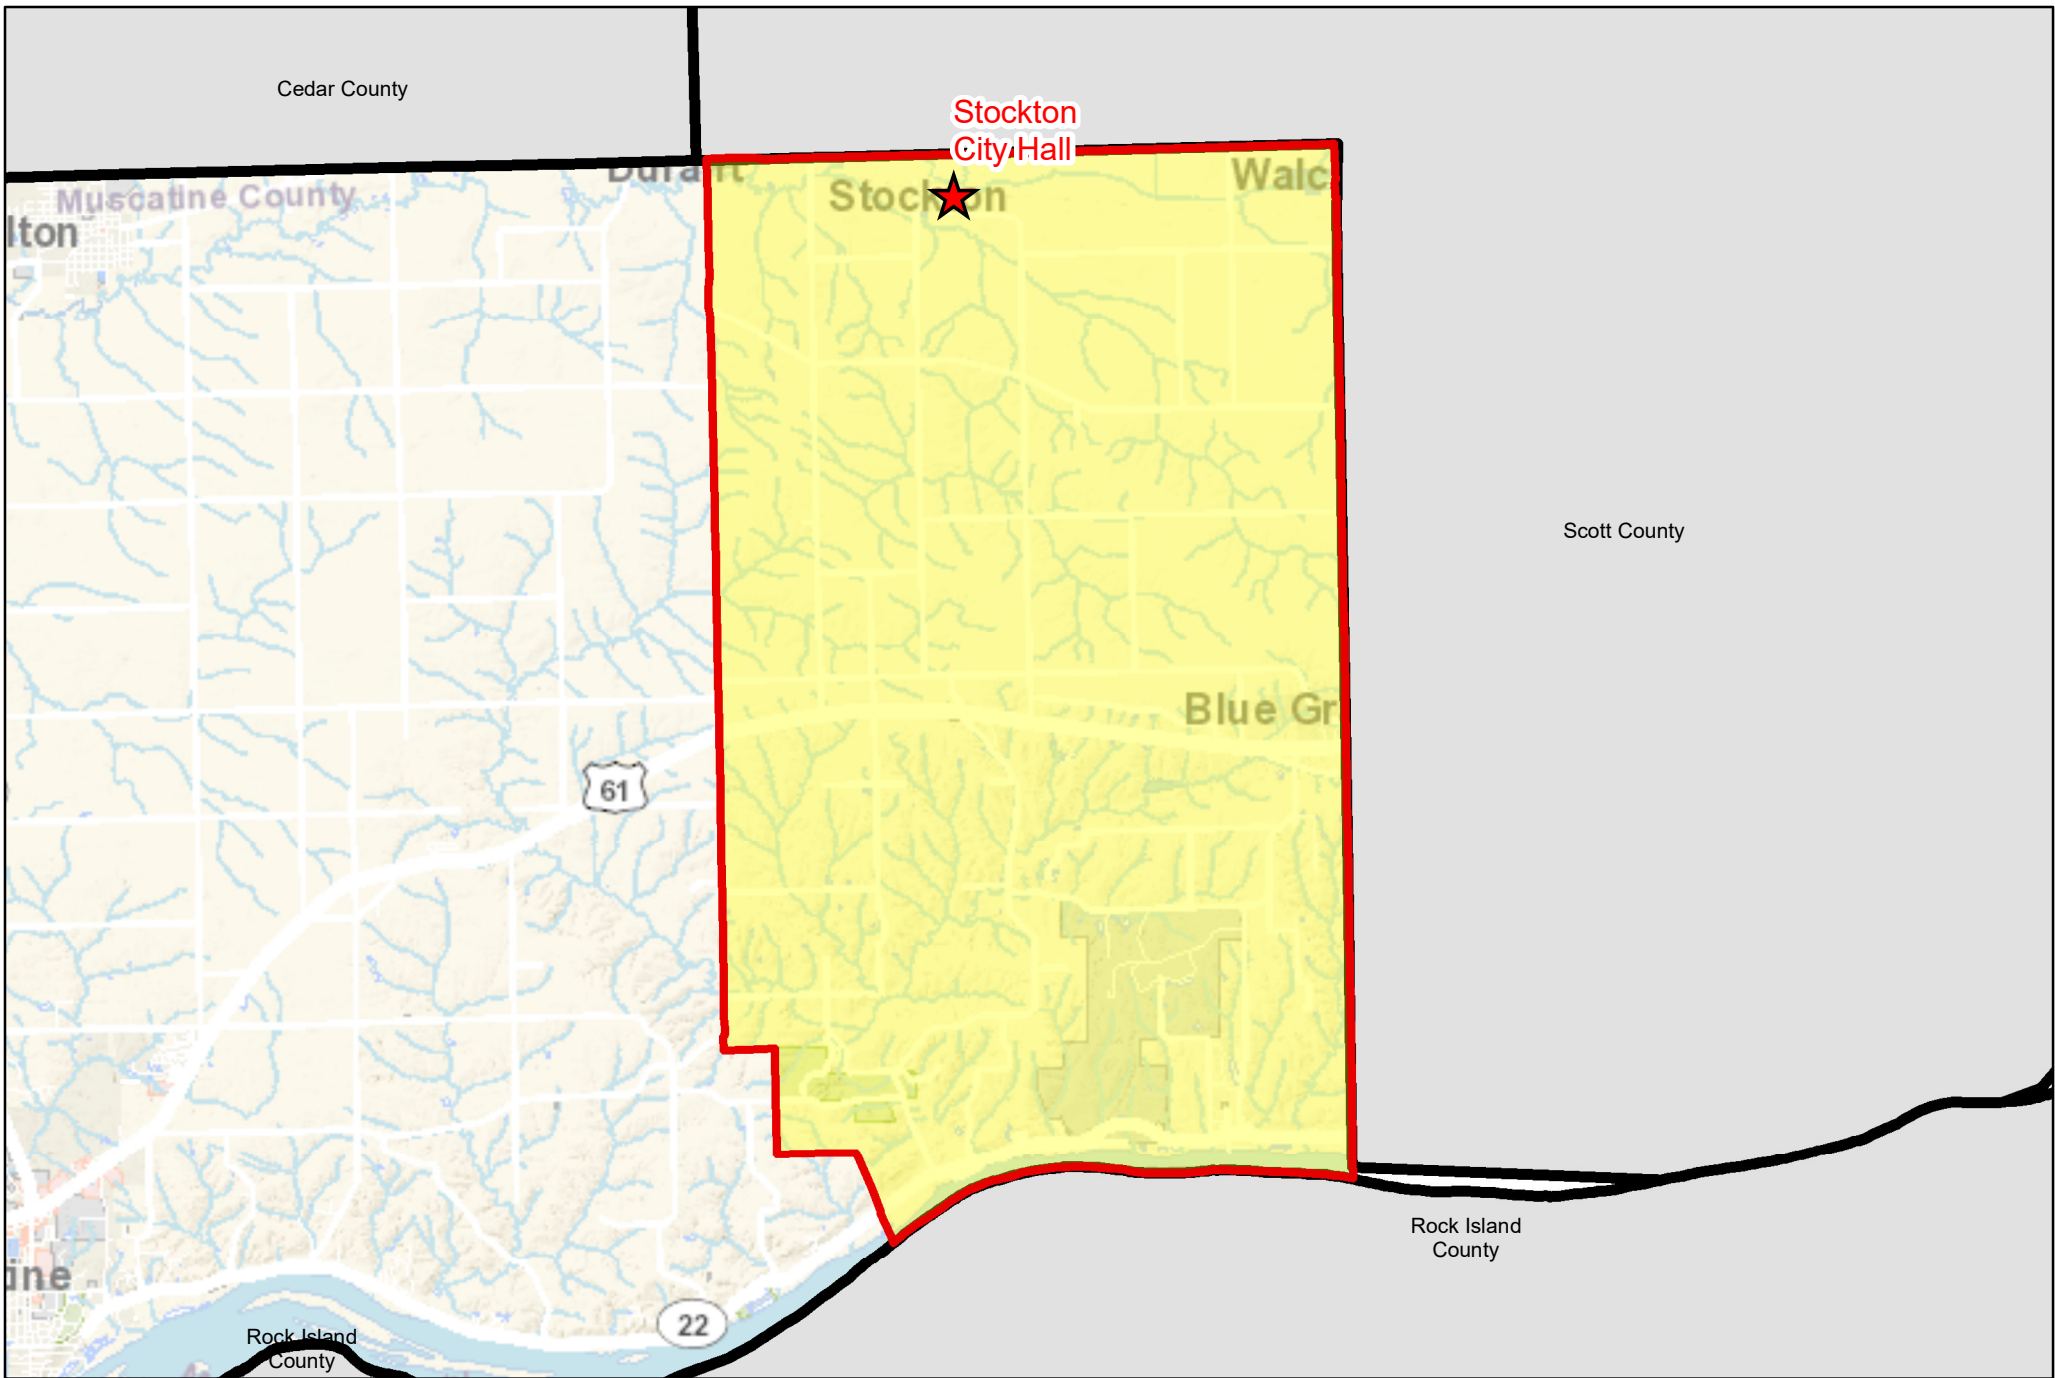

★ Polling Place:
Stockton City Hall
318 Commerce St.
Stockton IA

Muscatine County Prct FUMO 2022