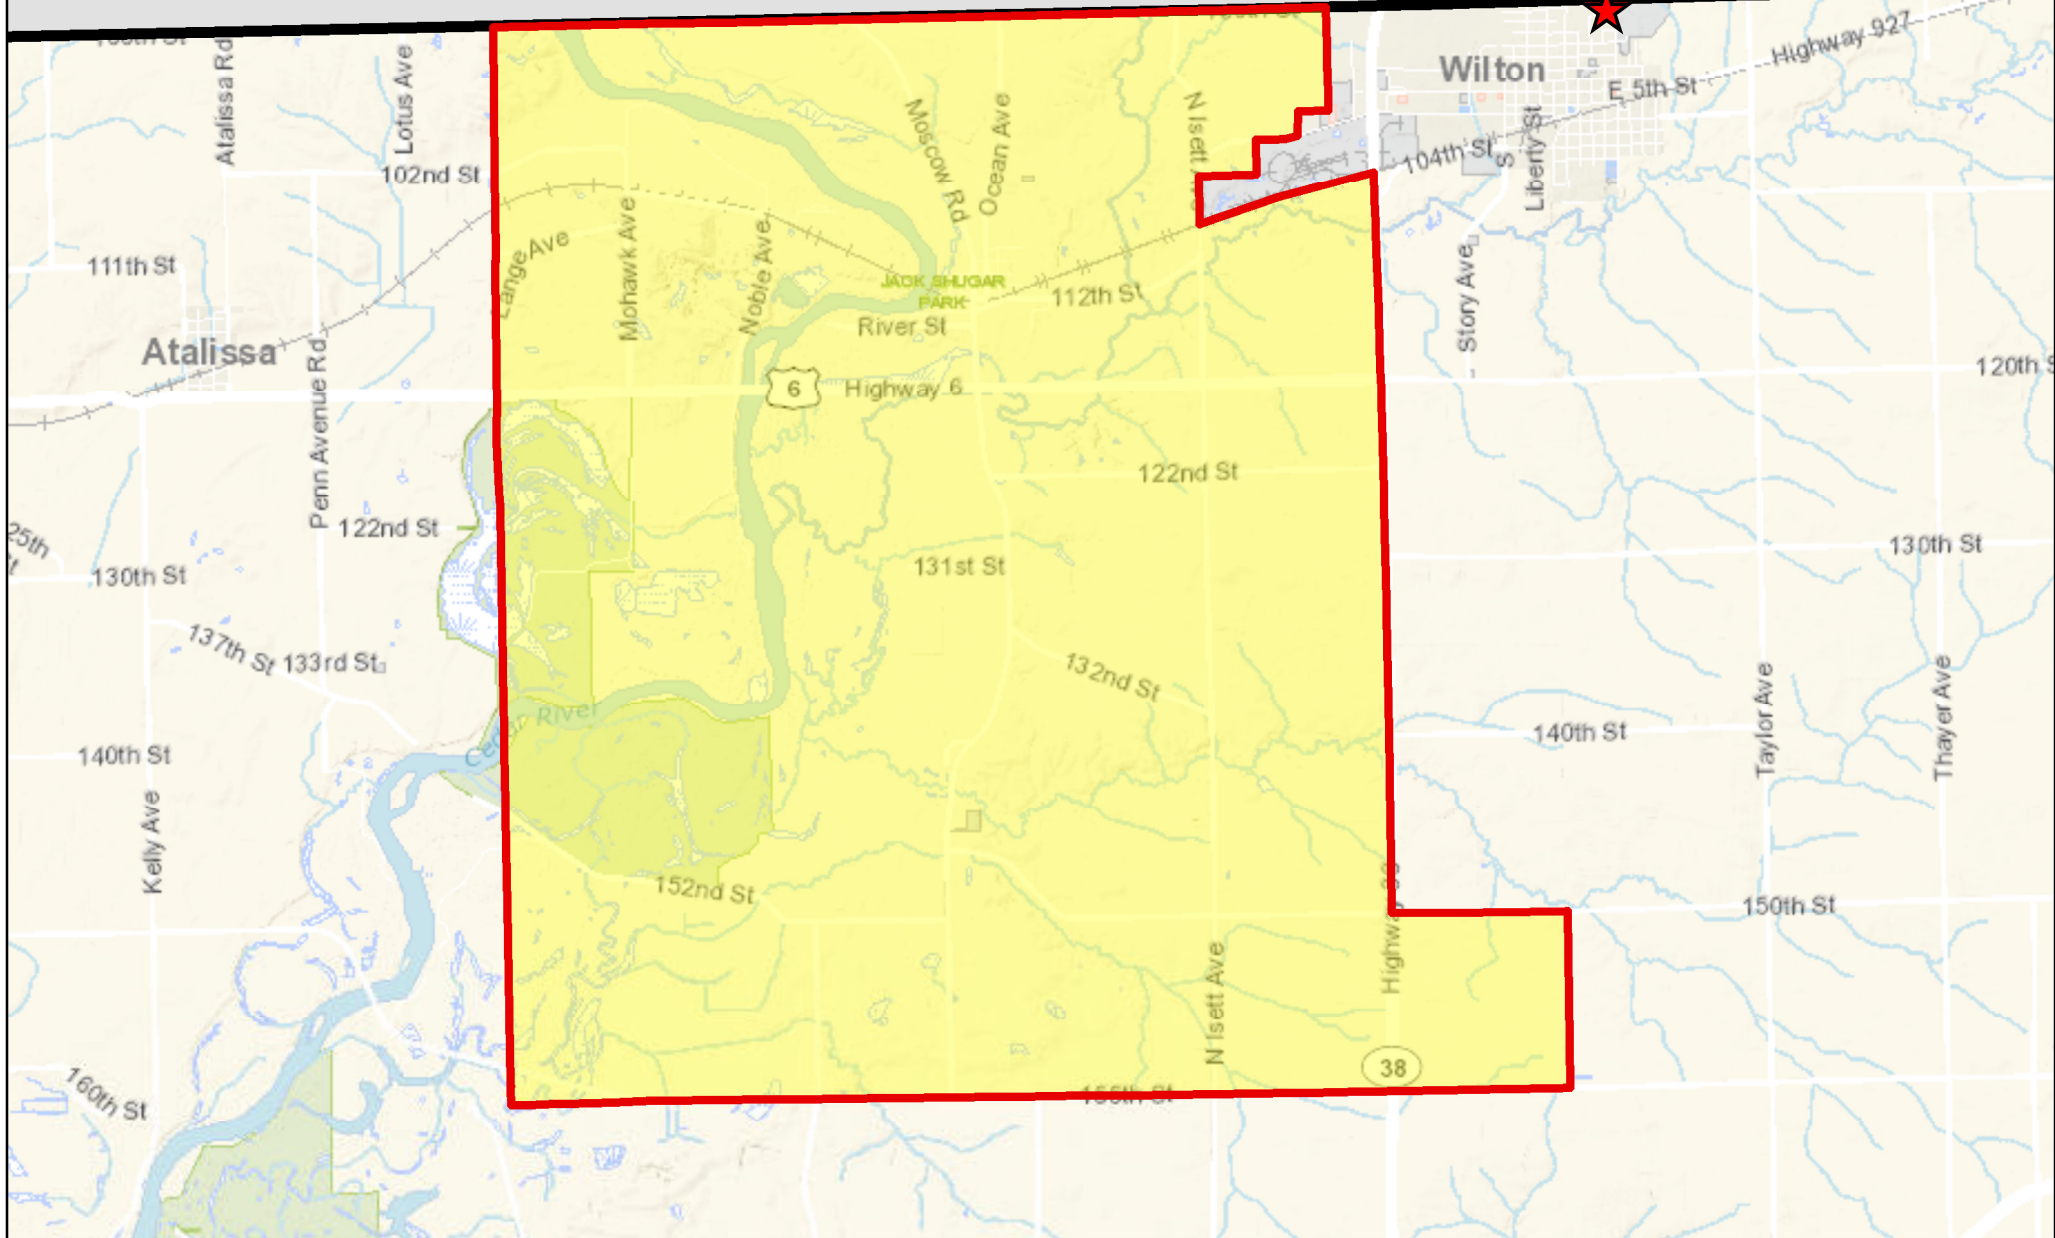

# Muscatine County Prct LA 2022

Cedar County

Wilton  
Community  
Center

★ Polling Place:  
Wilton Community Center  
1215 Cypress St.  
Wilton IA