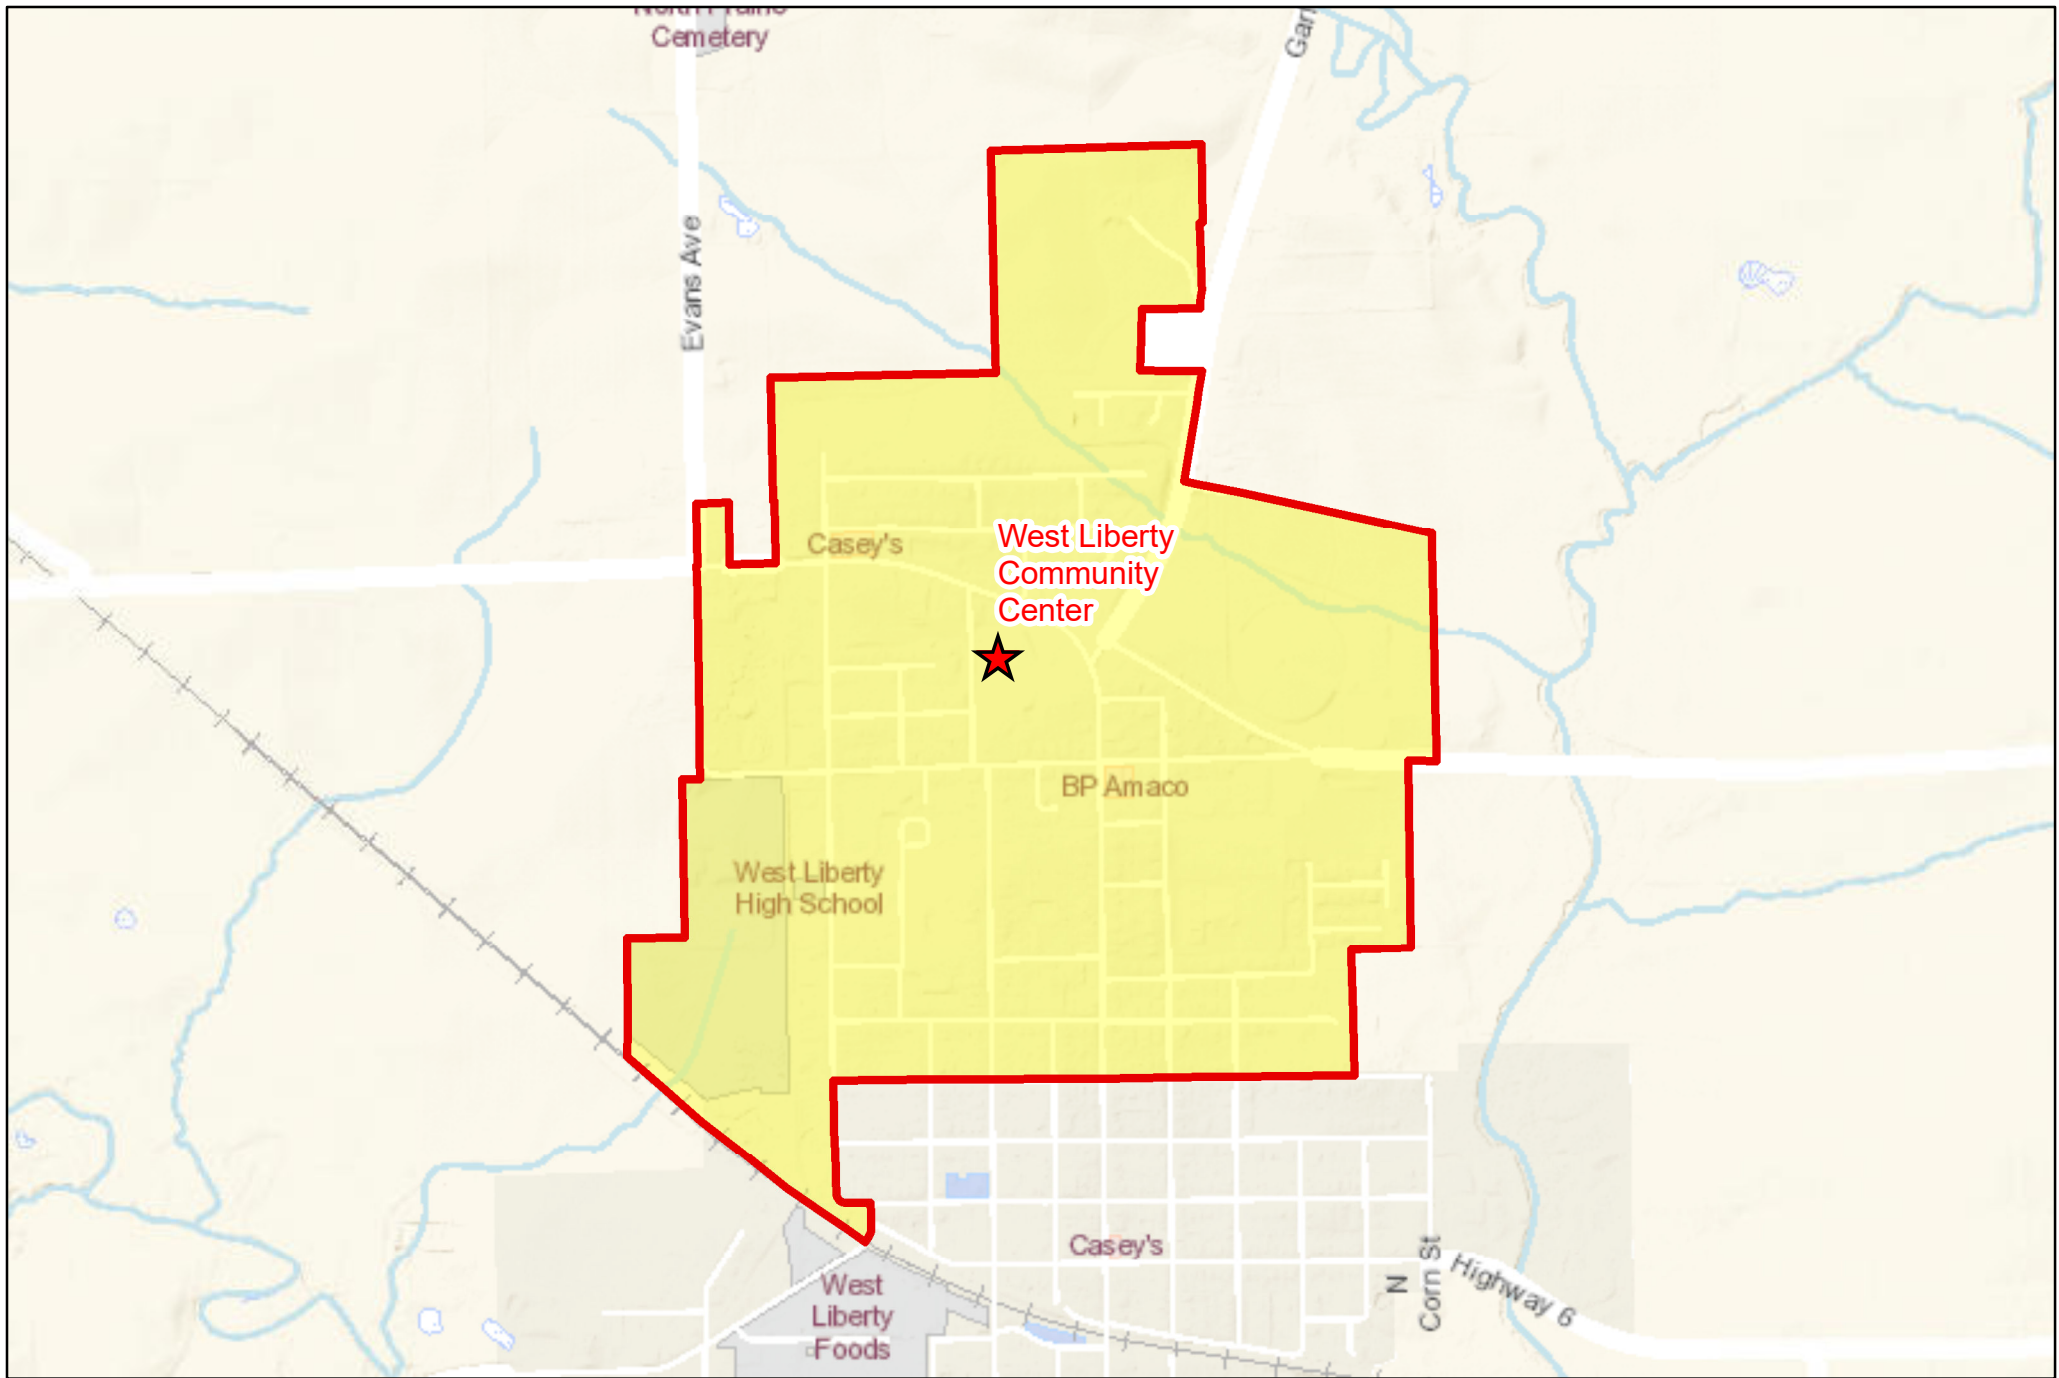

★ Polling Place:
West Liberty Community Center
1204 N Calhoun St.
West Liberty IA

Muscatine County Prct WL1 2022