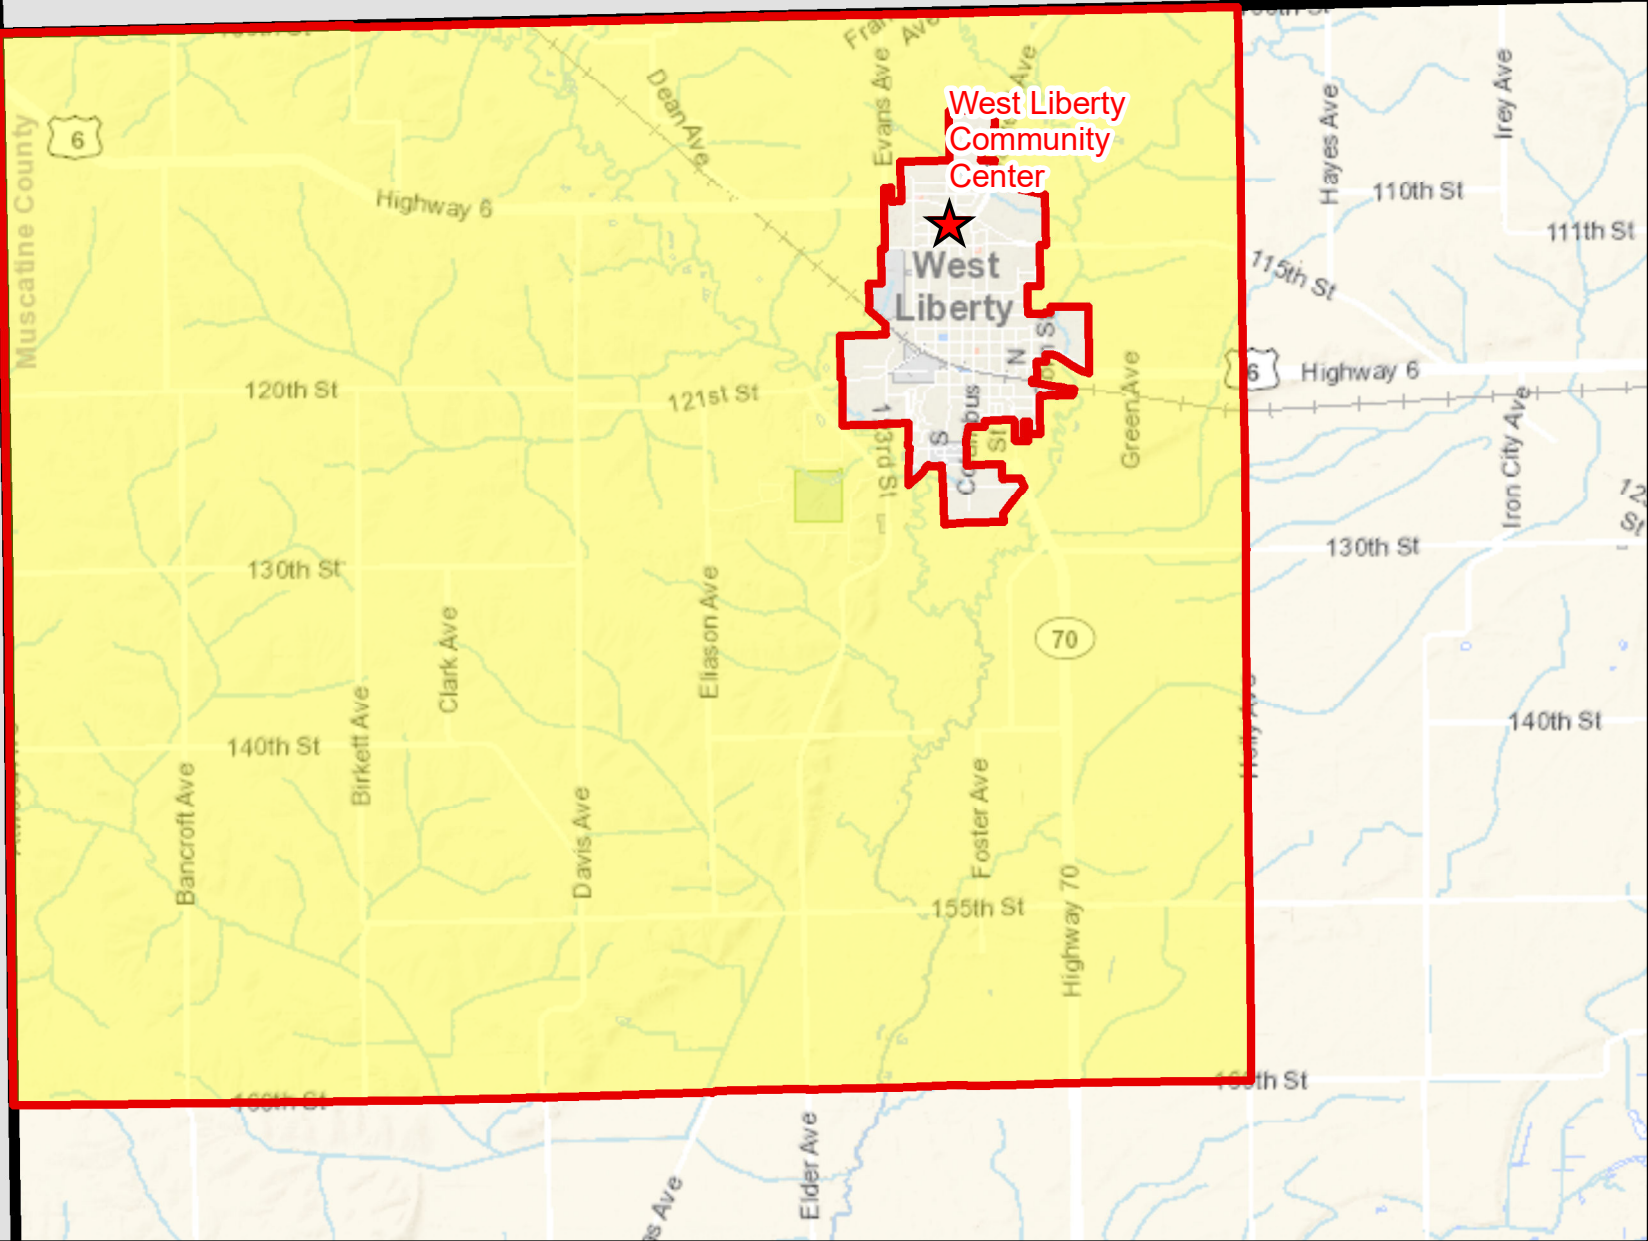

Cedar County

Johnson County

Muscatine County

★ Polling Place:
West Liberty Community Center
1204 N Calhoun St.
West Liberty IA

Muscatine County Prct WA 2022