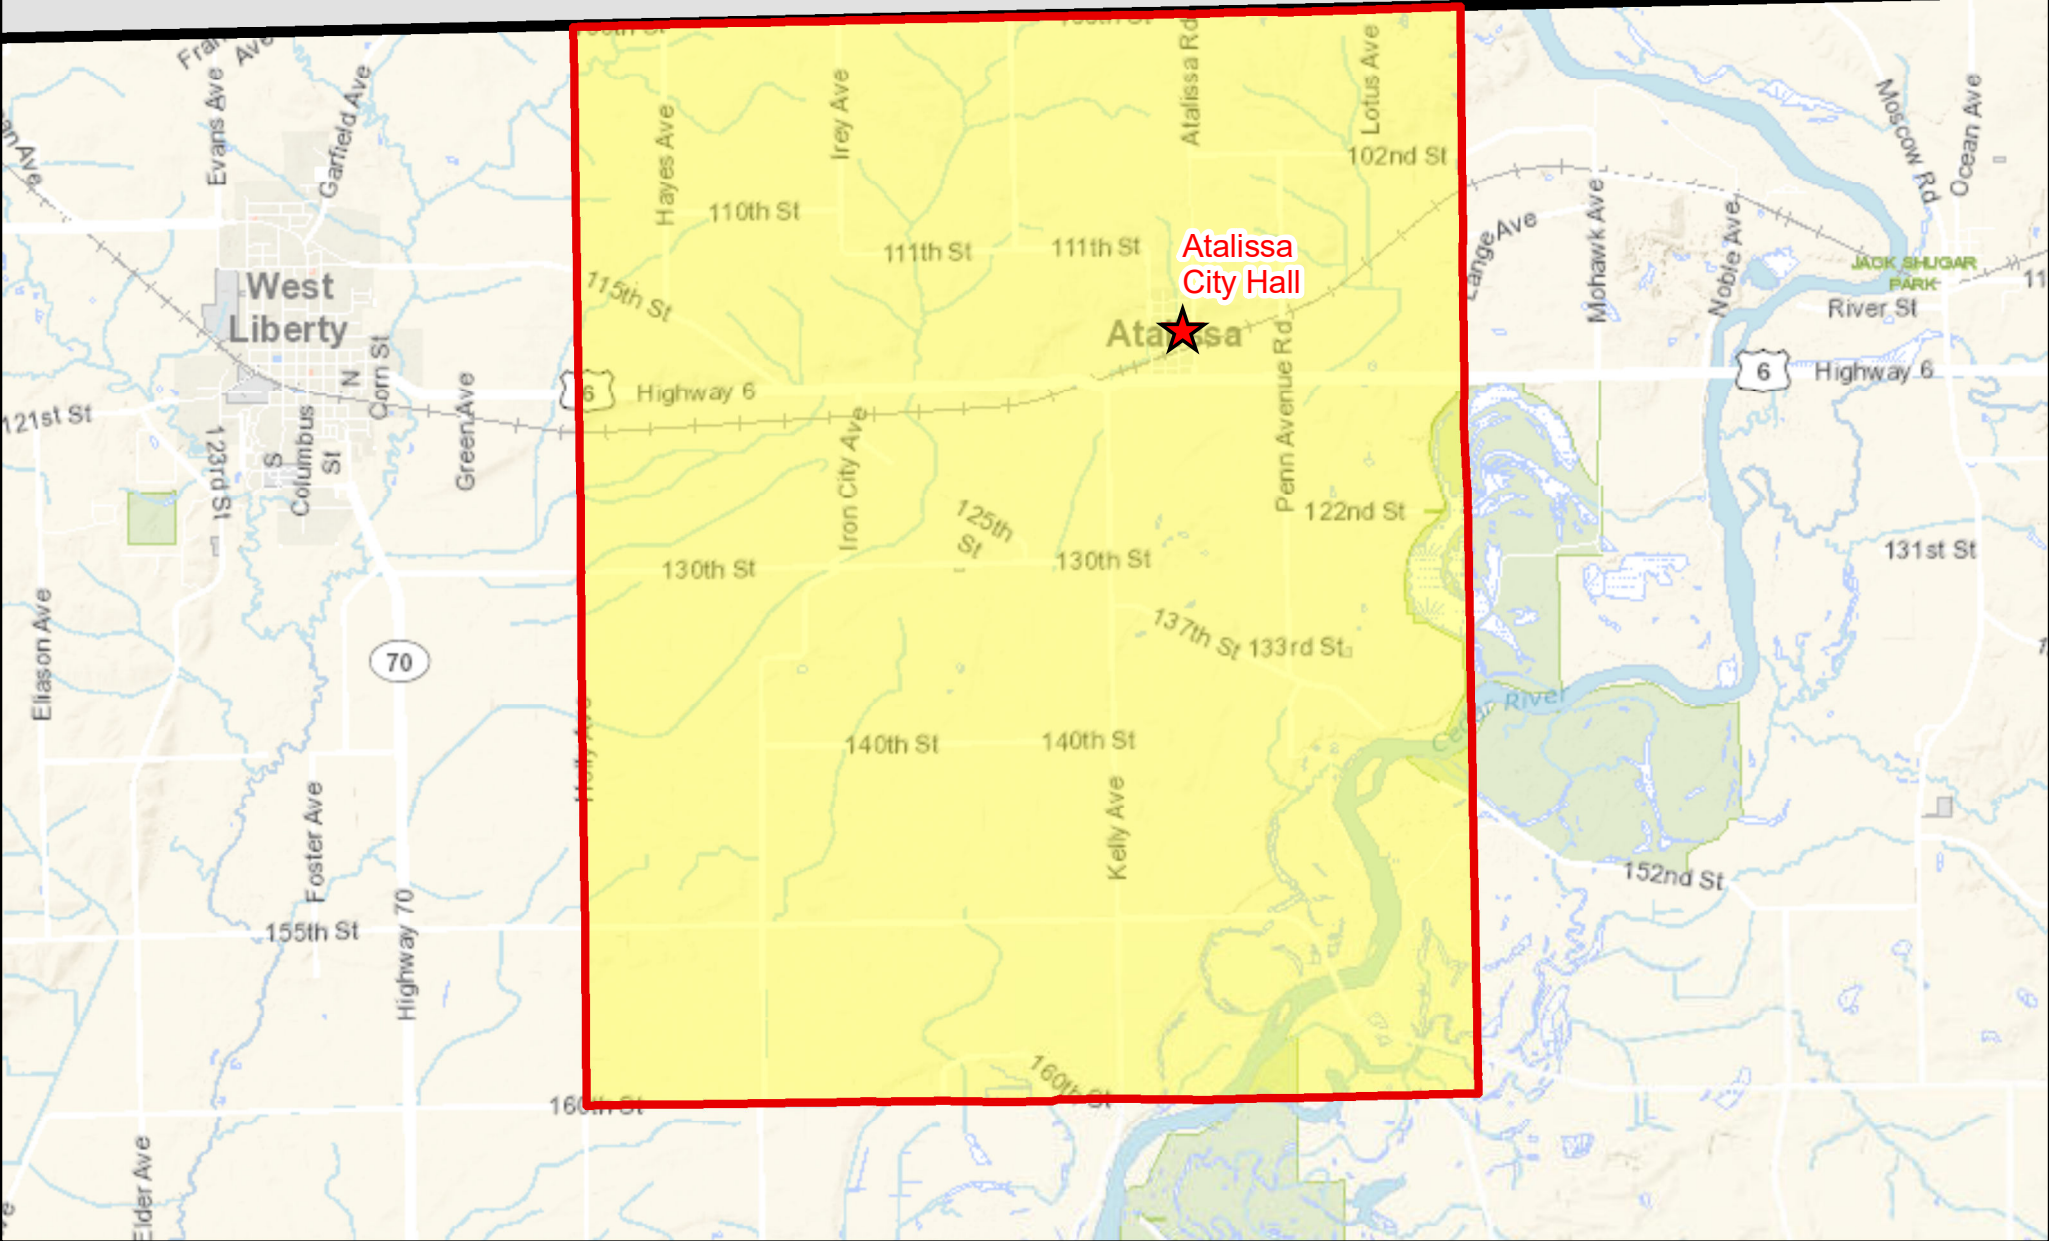

Atalissa
City Hall

Atalissa

Polling Place:
Atalissa City Hall
122 3rd St.
Atalissa IA

Muscatine County Prct GO
2022