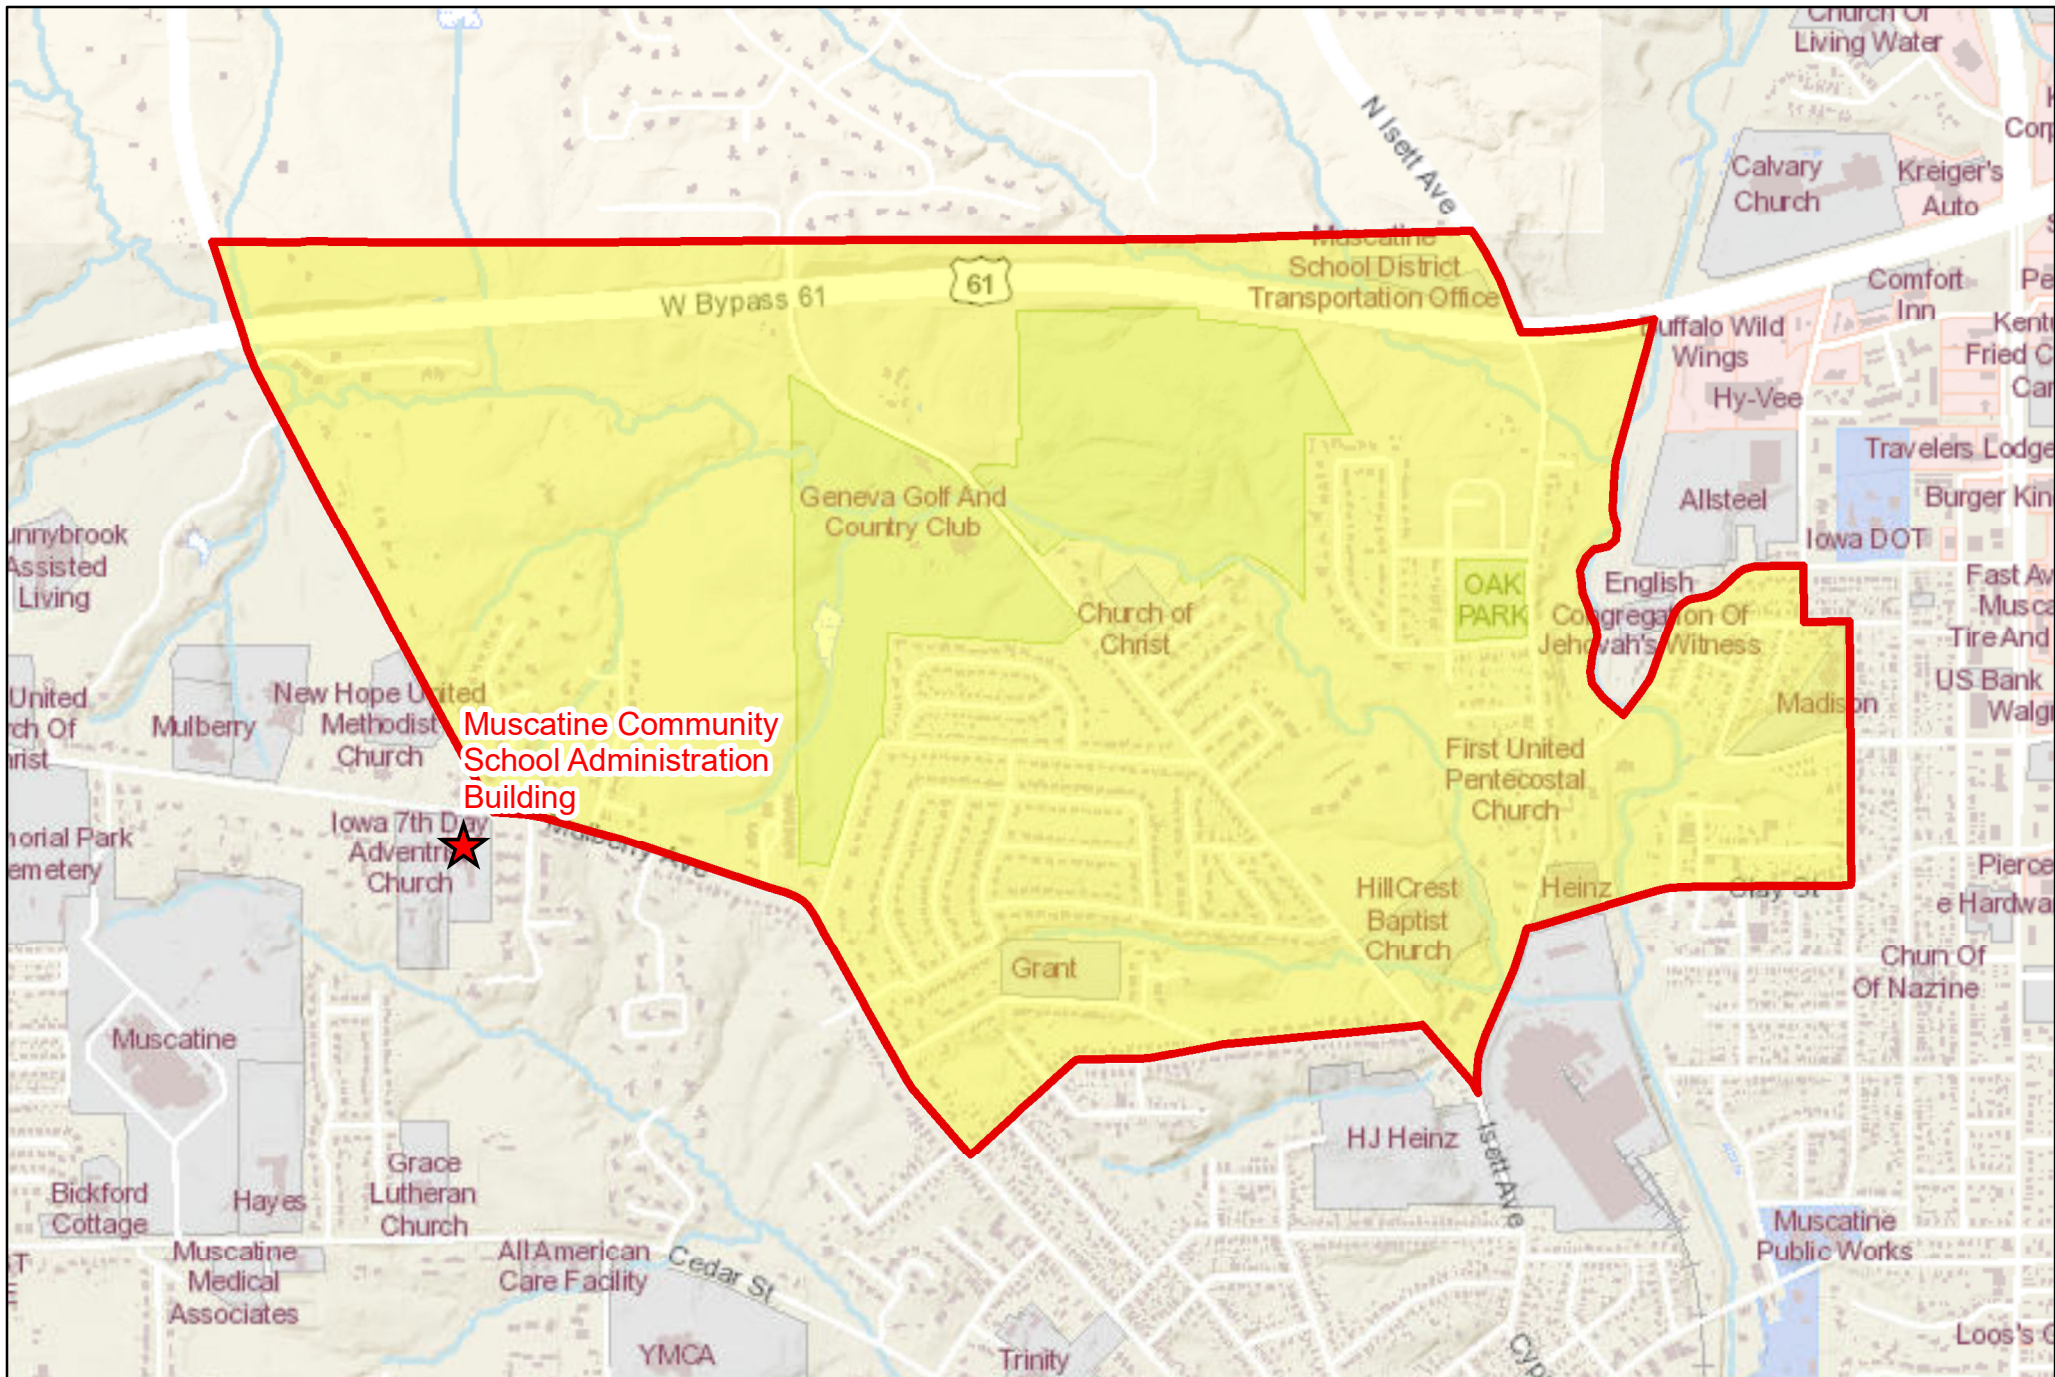

★ Polling Place:
Muscatine Community School Administration Building
2900 Mulberry Ave
Muscatine IA

Muscatine County Prct M6 2022